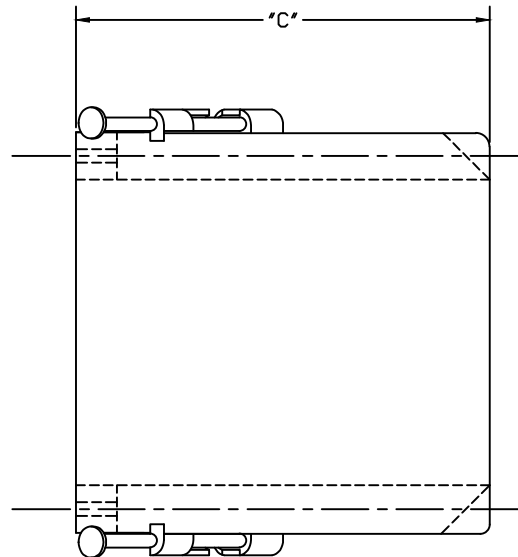

PART NUMBER	SIZE	"A"	"B"	"C"
EZ23SN	2 ¼" X 3 ⅝" X 3 ½" four cable clamps	3 ⅞"	2 ⅜"	3 ½"

ETL Listed  
 Conforms to UL514C Specification  
 Category Code CEYY, QBWY & QCMZ  
 ETL 2 Hour Wall Fire Rated  
 Suitable for Masonry Walls  
 Material is Rigid PVC  
 For use with Type NM Cable only

**CANTEX**  
 INC.  
 Fort Worth, TEXAS

Single Gang EZ Box 23 Cubic Inch, Nail On  
 with Integral Cable Clamps

Drawn By: O.M.

Date: 5/22/17

Ref. EZ23SN