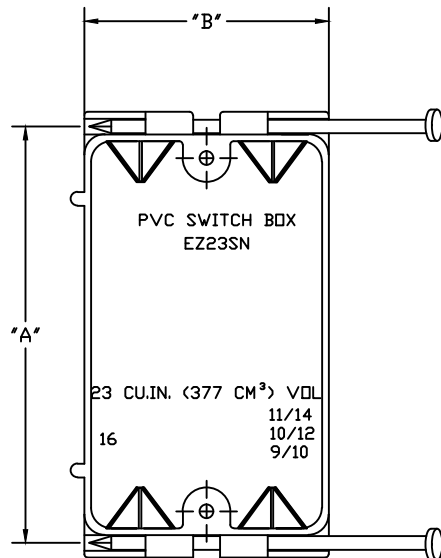

PART NUMBER	SIZE	"A"	"B"	"C"
EZ23SN	2 ¼" X 3 ⅝" X 3 ½" four cable clamps	3 ⅞"	2 ⅜"	3 ½"

ETL Listed  
 Conforms to UL514C Specification  
 Category Code CEYY, QBWY & QCMZ  
 ETL 2 Hour Wall Fire Rated  
 Suitable for Masonry Walls  
 Material is Rigid PVC  
 For use with Type NM Cable only

**CANTEX**  
 INC.  
 Fort Worth, TEXAS

Single Gang EZ Box 23 Cubic Inch, Nail On  
 with Integral Cable Clamps

Drawn By: O.M.

Date: 5/22/17

Ref. EZ23SN