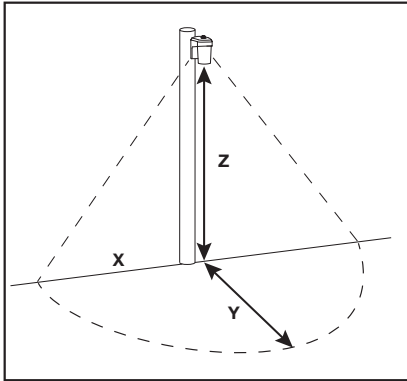

PHOTOMETRICS

		0.25 Fc Coverage Area					
Mounting Height		8		10		15	
Catalog Number	Lumens	X	Y	X	Y	X	Y
FE0650 Series	672	13	24	13	24	8.5	17
FE14 Series	1241	17	33	17	34	16	32

X = Forward Throw
Y = Wall Spread
Z = Mounting Heights

Technical Information

		Voltage (V)	Power (W)	Delivered Lumens	Efficacy (Lum/Watt)	LED Color Temperature (K)	CRI
FE0650 Series	Bronze	120	11	652	59	5000	85
	White	120	11	738	65	5000	86
FES0650 Series	Bronze	120	11	573	52	5000	85
	White	120	11	637	56	5000	87
FE1450LPC Series	Bronze	120	13	1170	90	5000	84
FE1435LPC Series	Bronze	120	13.5	1275	94	3500	84