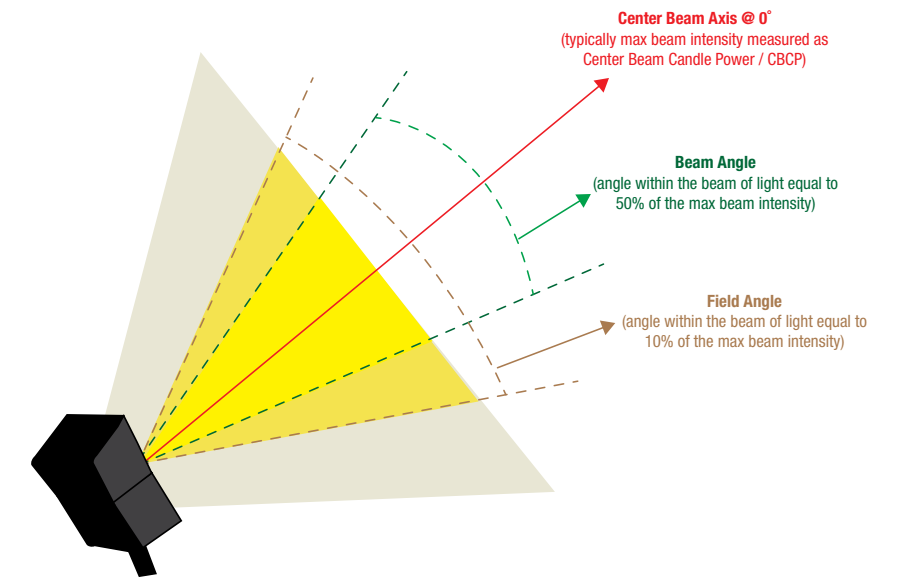

NEMA Beam Spread Classification		
Beam Spread Degrees (Field Angle)	NEMA Type	Beam Description
10° up to 18°	1	very narrow
18° - 29°	2	narrow
29° - 46°	3	medium narrow
46° - 70°	4	medium
70° - 100°	5	medium wide
100° - 130°	6	wide
130° and up	7	very wide