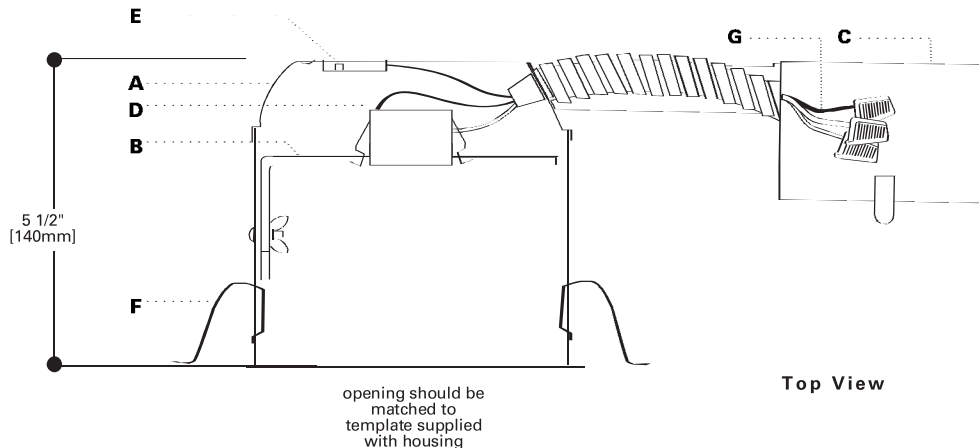

Catalog #	Type
Project	
Comments	
Prepared by	Date

H27RICT

6" Insulated Ceiling Recessed Remodel Housing

6" TRIMS

FOR USE IN INSULATED CEILINGS

FOR USE IN EXISTING CEILINGS

FOR USE IN SHALLOW CEILINGS

- UPGRADE FEATURES:**
- QUICK CONNECT CONNECTORS
 - HALO ID

TRIMS

ORDERING INFORMATION

SAMPLE NUMBER: H27RICT-426RG

Order housing, trim and accessories separately.

Housing

Trims

Accessories

H27RICT=6" Insulated Ceiling
Shallow Housing