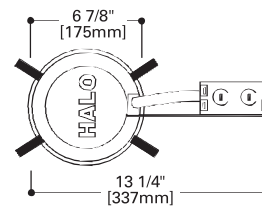

1. **UPGRADE FEATURES:**
2. QUICK CONNECT CONNECTORS
   - HALO ID