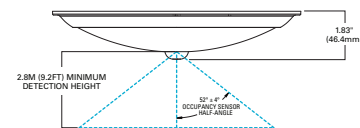

Motion Sensor Benefits

- **Convenience / Safety** lights come on as you enter the space
- **Energy saving** reduces the amount of energy used
- **Cost savings** reduces energy consumption
- **Sleek design** perfect for residential applications