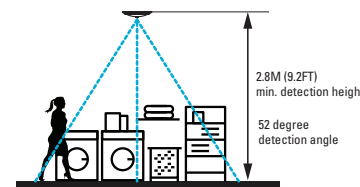

Motion Sensor Benefits

- **Convenience / Safety** lights come on as you enter the space
- **Energy saving** reduces the amount of energy used
- **Cost savings** reduces energy consumption
- **Sleek design** perfect for residential applications