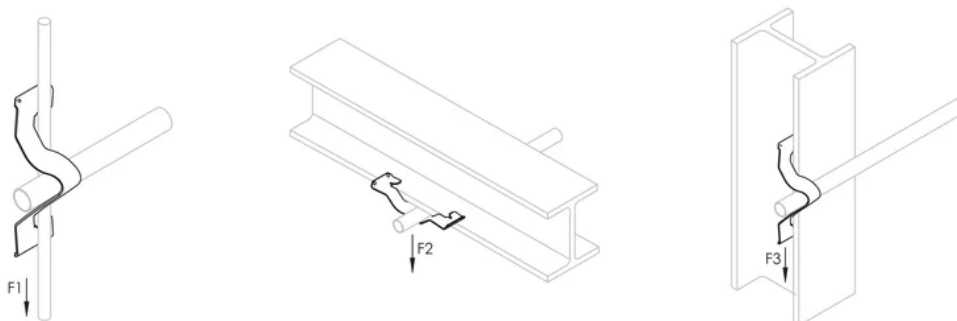

ADDITIONAL PRODUCT DETAILS

May require dedicated drop wire/rod and EC311. Consult local authority.

For horizontal application only when installing conduit.

Conduit Size	#10 or #12 Wire	#8 or #9 Wire	3/16" or 1/4" Rod	1/8" - 1/4" Flange	5/16" - 3/8" Flange	7/16" - 1/2" Flange
1/2" EMT	K8	K8	K8	K8	K12	K12
1/2" Rigid	K8	K12	K12	K12	K12	K16
3/4" EMT	K12	K12	K12	K12	K16	K16
3/4" Rigid	K12	K12	K16	K16	K20	K20
1" EMT	-	K16	K16	K16	K20	K20
1" Rigid	-	-	-	K20	K20	K20
1 1/4" EMT	-	K20	K20	K20	-	-

Cable Size	#12 Wire	#8, #9, #10 Wire
14-2 (.433" - .475" OD)	KX	KX
14-3 (.453" - .500" OD)	KX	KX
12-2 (.467" - .510" OD)	KX	KX
12-3 (.489" - .535" OD)	KX	K8

DIAGRAMS

WARNING

nVent products shall be installed and used only as indicated in nVent's product instruction sheets and training materials. Instruction sheets are available at www.nvent.com and from your nVent customer service representative. Improper installation, misuse, misapplication or other failure to completely follow nVent's instructions and warnings may cause product malfunction, property damage, serious bodily injury and death and/or void your warranty.