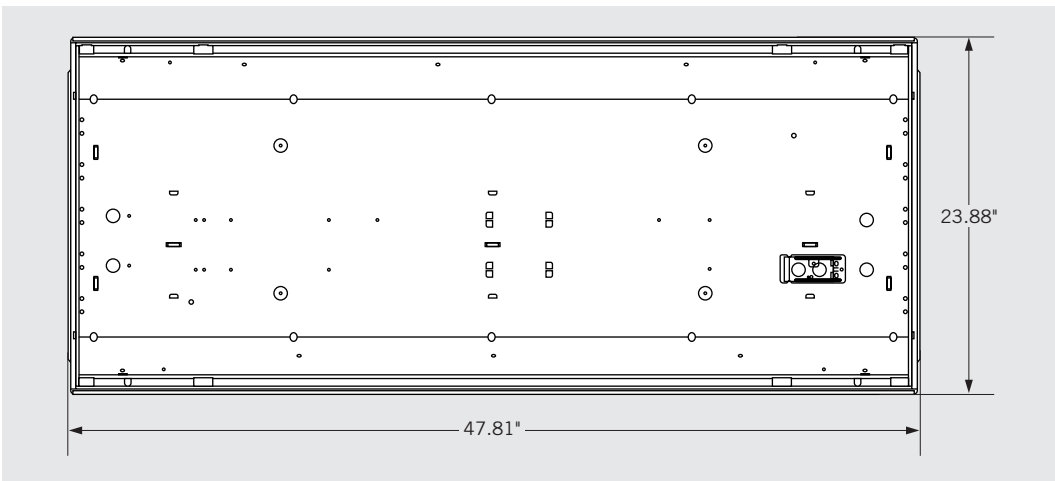

4', 4-LAMP TROFFER FIXTURE

CATALOG NUMBER KT-DDPTLEDT8-24-4L

DESCRIPTION

2x4 LED Tube ready troffer fixture, 4 lamp. (lamps sold separately)

RoHS
Compliant

APPLICATION

Used for indoor highbay, lowbay, warehouse and general lighting applications.

PRODUCT FEATURES

- Designed for use with Single Ended Wiring (Type B) LED T8 tubes
- Post painted white steel body with mirror reflector
- Rated for dry & damp locations
- For use with Keystone Single Ended Wiring Direct Drive LED lamps: 25W Max per lamp
- Prismatic Diffuser made of high quality PMMA

PRODUCT DIMENSIONS

4', 4-LAMP TROFFER FIXTURE

CATALOG NUMBER KT-DDPTLEDT8-24-4L

ORDERING INFORMATION

ORDER CODE	PACK QTY.	EASY CODE	UPC
KT-DDPTLEDT8-24-4L	1	BTC-11	843654130804

CATALOG NUMBER BREAKDOWN

KT-DDPTLEDT8-24-4L

1 2 3 4 5 6 7

- 1 Keystone Technologies
- 2 Direct Drive
- 3 Prismatic Troffer
- 4 LED Lamp
- 5 Lamp Type
- 6 2' x 4' Nominal Size
- 7 4 Lamps

Note: In order for UL safety certification to be valid, only Keystone lamps may be installed in the fixture as per product label.