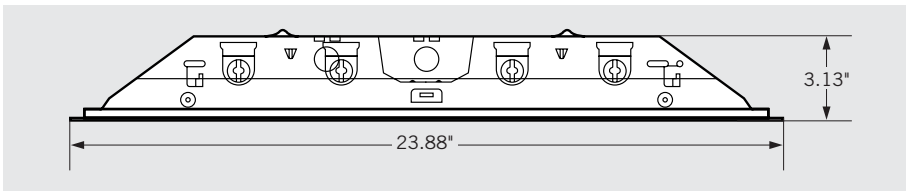

4', 4-LAMP TROFFER FIXTURE

CATALOG NUMBER KT-DDPTLEDT8-24-4L

DESCRIPTION

2x4 LED Tube ready troffer fixture, 4 lamp. (lamps sold separately)

RoHS
Compliant

APPLICATION

Used for indoor highbay, lowbay, warehouse and general lighting applications.

PRODUCT FEATURES

- Designed for use with Single Ended Wiring (Type B) LED T8 tubes
- Post painted white steel body with mirror reflector
- Rated for dry & damp locations
- For use with Keystone Single Ended Wiring Direct Drive LED lamps: 25W Max per lamp
- Prismatic Diffuser made of high quality PMMA

PRODUCT DIMENSIONS

4', 4-LAMP TROFFER FIXTURE

CATALOG NUMBER KT-DDPTLEDT8-24-4L

ORDERING INFORMATION

ORDER CODE	PACK QTY.	EASY CODE	UPC
KT-DDPTLEDT8-24-4L	1	BTC-11	843654130804

CATALOG NUMBER BREAKDOWN

KT-DDPTLEDT8-24-4L