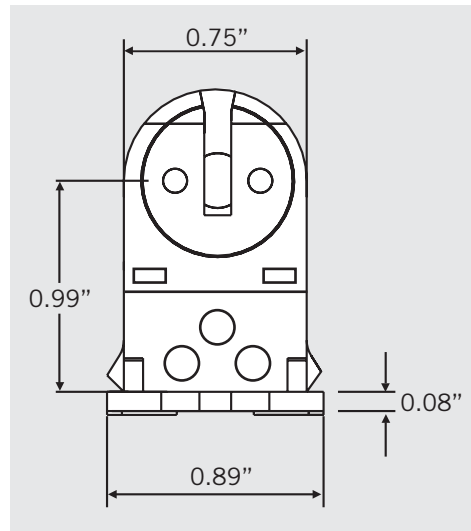

## NON-SHUNTED TALL BI-PIN SOCKETS

### KT-SOCKET-T5-U-T

**DESCRIPTION:** Tall Bi-Pin G5 Base, Non-Shunted, For T5 Lamps.

#### DIMENSIONS

FRONT VIEW

SIDE VIEW