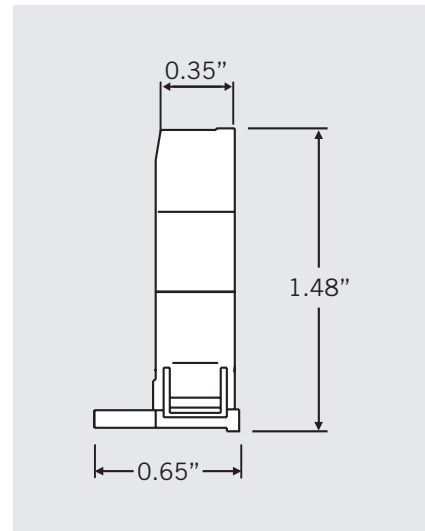

### KT-SOCKET-T5-U-T

**DESCRIPTION:** Tall Bi-Pin G5 Base, Non-Shunted, For T5 Lamps.

#### DIMENSIONS

FRONT VIEW

SIDE VIEW