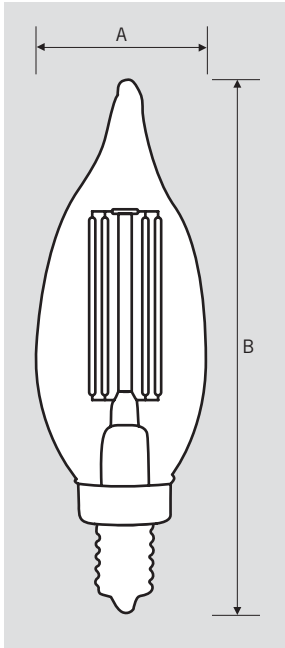

ESSENTIAL SERIES

GENERAL PURPOSE LED BULBS

KT-LED4.5FCA11-E12-9XX-C

REPLACEMENT LAMP

DESCRIPTION

4.5W CA11 Lamp | 2700–3000K | ≥ 90 CRI | Bent-tip Chandelier

LAMP TYPE: Filament CA11

BASE TYPE: E12 (Candelabra)

ELECTRICAL AND PERFORMANCE SPECIFICATIONS

Keystone Catalog Number	Description	Color Temp*	Input Voltage	Rated Lamp Wattage	Legacy Equivalent Wattage	Lumens	Efficacy	CRI	Base Type	Beam Angle	Dimmable
KT-LED4.5FCA11-E12-927-C	CA11 bent-tip chandelier filament bulb; Clear; Dimmable	2700K	120V	4.5W	40W incandescent	360 lm	80 lm/W	≥ 90	E12	360°	Yes
KT-LED4.5FCA11-E12-930-C	CA11 bent-tip chandelier filament bulb; Clear; Dimmable	3000K	120V	4.5W	40W incandescent	360 lm	80 lm/W	≥ 90	E12	360°	Yes

* Color Uniformity: CCT (Correlated Color Temperature) range as per guidelines outlined in ANSI C78.377-2017

KT-LED4.5FCA11-E12-9XX-C

REPLACEMENT LAMP

PHYSICAL CHARACTERISTICS

LAMP DIMENSIONS

A (Diameter)	1.26"
B (Length)	3.94"

BASE TYPE: E12 (Candelabra)

RATED LIFE

L70 (Hours)	15,000
-------------	--------

PACKAGING

Carton Quantity	24 pcs
Carton Dimensions	11.42" × 7.68" × 5.51"
Carton Weight	2.65 lbs

ORDERING INFORMATION

ORDER CODE	CARTON QUANTITY	ITEM STATUS	EASY CODE	UPC
KT-LED4.5FCA11-E12-927-C	24 pcs	Active	JJW-65	843654123660
KT-LED4.5FCA11-E12-930-C	24 pcs	Active	IWJ-41	843654129518