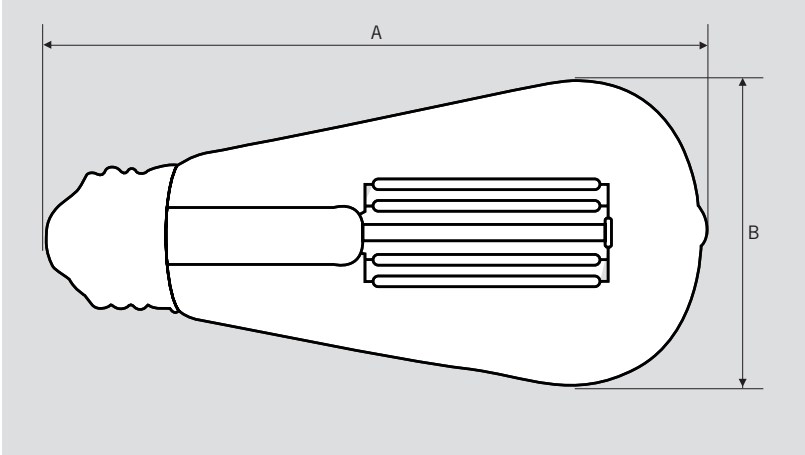

ESSENTIAL SERIES

GENERAL PURPOSE LED BULBS

KT-LED4.5FST19-E26-822-A REPLACEMENT LAMP

PHYSICAL CHARACTERISTICS