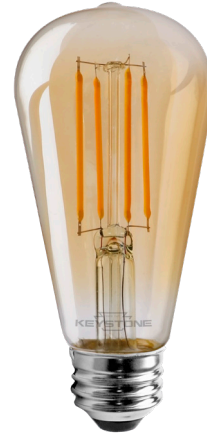

## KT-LED4.5FST19-E26-822-A REPLACEMENT LAMP

### DESCRIPTION

4.5W ST19 Shape | 2200K | >80 CRI | Edison Shape Amber Bulb

RoHS  
Compliant

**2YEAR**  
WARRANTY

<b>LAMP TYPE:</b> Filament ST19
<b>BASE TYPE:</b> E26 (Medium)
<b>WATTAGE:</b> 4.5W
<b>COLOR TEMPERATURE:</b> 2200K
<b>COLOR RENDERING INDEX (CRI):</b> >80
<b>WARRANTY:</b> 2 Years
<b>RATED LIFE:</b> L70 (15,000 Hours)

### ELECTRICAL AND PERFORMANCE SPECIFICATIONS

Keystone Catalog Number	Description	Color Temp	Input Voltage	Rated Lamp Wattage	Legacy Equivalent Wattage	Base Type	Lumens	CRI	Light Distribution	Dimmable	Efficacy
KT-LED4.5FST19-E26-822-A	ST19 bulb. Amber edison bulb, dimmable	2200K	120V	4.5W	40W halogen	E26	350	>80	360°	Yes	78 lm/W

### LAMP DIMENSIONS

A (Length)	4.92"
B (Diameter)	2.28"

BASE TYPE: E26 (Medium)