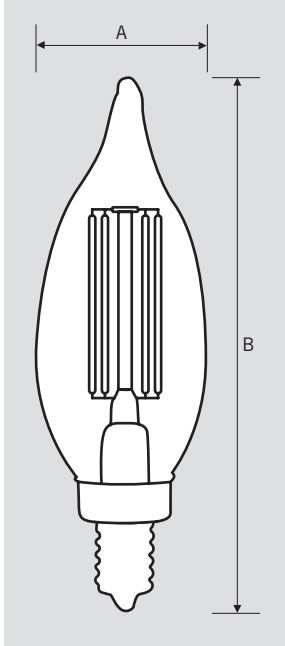

ESSENTIAL SERIES

GENERAL PURPOSE LED BULBS

KT-LED5.5FCA11-E12-9XX-C

REPLACEMENT LAMP

DESCRIPTION

5.5W CA11 Lamp | 2700–3000K | ≥ 90 CRI | Bent-tip Chandelier

LAMP TYPE: Filament CA11

BASE TYPE: E12 (Candelabra)

ELECTRICAL AND PERFORMANCE SPECIFICATIONS

Keystone Catalog Number	Description	Color Temp*	Input Voltage	Rated Lamp Wattage	Legacy Equivalent Wattage	Lumens	Efficacy	CRI	Base Type	Beam Angle	Dimmable
KT-LED5.5FCA11-E12-927-C	CA11 bent-tip chandelier filament bulb; Clear; Dimmable	2700K	120V	5.5W	60W incandescent	500 lm	91 lm/W	≥ 90	E12	360°	Yes
KT-LED5.5FCA11-E12-930-C	CA11 bent-tip chandelier filament bulb; Clear; Dimmable	3000K	120V	5.5W	60W incandescent	500 lm	91 lm/W	≥ 90	E12	360°	Yes

* Color Uniformity: CCT (Correlated Color Temperature) range as per guidelines outlined in ANSI C78.377-2017

KT-LED5.5FCA11-E12-9XX-C

REPLACEMENT LAMP

PHYSICAL CHARACTERISTICS

LAMP DIMENSIONS

A (Diameter)	1.26"
B (Length)	3.94"

BASE TYPE: E12 (Candelabra)

RATED LIFE

L70 (Hours)	15,000
-------------	--------

PACKAGING

Carton Quantity	24 pcs
Carton Dimensions	11.42" × 7.68" × 5.51"
Carton Weight	2.65 lbs

ORDERING INFORMATION

ORDER CODE	CARTON QUANTITY	ITEM STATUS	EASY CODE	UPC
KT-LED5.5FCA11-E12-927-C	24 pcs	Active	SUH-26	843654123776
KT-LED5.5FCA11-E12-930-C	24 pcs	Active	HTW-16	843654123783