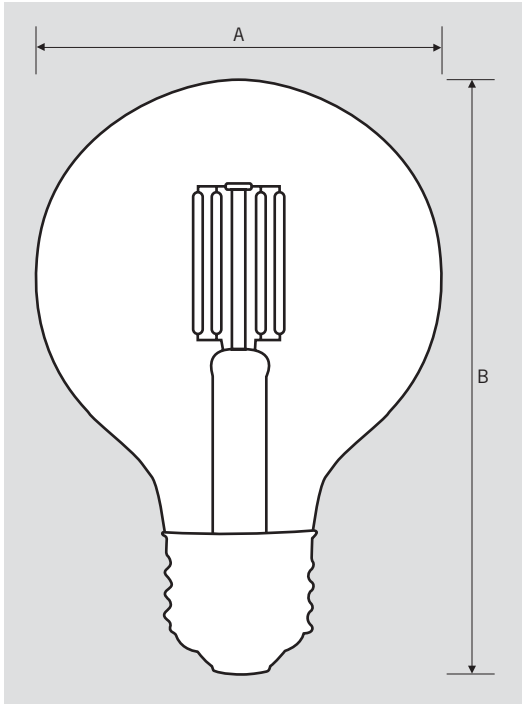

ESSENTIAL SERIES

GENERAL PURPOSE LED BULBS

KT-LED5.5FG25-E26-9XX-C

REPLACEMENT LAMP

DESCRIPTION

5.5W G25 Lamp | 2700–5000K | ≥90 CRI | Clear Globe

LAMP TYPE: Filament G25

BASE TYPE: E26 (Medium)

ELECTRICAL AND PERFORMANCE SPECIFICATIONS

Keystone Catalog Number	Description	Color Temp*	Input Voltage	Rated Lamp Wattage	Legacy Equivalent Wattage	Lumens	Efficacy	CRI	Base Type	Beam Angle	Dimmable
KT-LED5.5FG25-E26-927-C	G25 filament globe bulb; Clear; Dimmable	2700K	120V	5.5W	60W incandescent	500 lm	91 lm/W	≥90	E26	360°	Yes
KT-LED5.5FG25-E26-930-C	G25 filament globe bulb; Clear; Dimmable	3000K	120V	5.5W	60W incandescent	500 lm	91 lm/W	≥90	E26	360°	Yes
KT-LED5.5FG25-E26-950-C	G25 filament globe bulb; Clear; Dimmable	5000K	120V	5.5W	60W incandescent	500 lm	91 lm/W	≥90	E26	360°	Yes

* Color Uniformity: CCT (Correlated Color Temperature) range as per guidelines outlined in ANSI C78.377-2017

KT-LED5.5FG25-E26-9XX-C

REPLACEMENT LAMP

PHYSICAL CHARACTERISTICS

LAMP DIMENSIONS

A (Diameter)	3.15"
B (Length)	4.53"