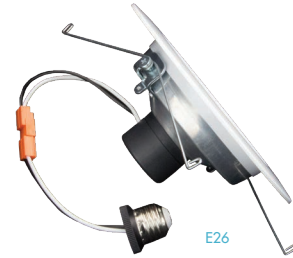

Specifications:

E26

ITEM #	DESCRIPTION	VOLTAGE	WATTS	INCANDESCENT WATTS	LPW	LUMENS	COLOR	HOURS	CRI	MOL (inches)	DIA (inches)	BEAM ANGLE	BASE	WARRANTY YEARS
LED 75W Equivalent Options														
11W DR4 Downlight • Dimmable • 35,000 Hour														
L75DR4D3527K	LED 11W DR4 DIM 2700K	120V	11	75	77.3	850	2700K	35,000	80	3.0	5	120°	E26	5
L75DR4D3530K	LED 11W DR4 DIM 3000K	120V	11	75	77.3	850	3000K	35,000	80	3.0	5	120°	E26	5
L75DR4D3541K	LED 11W DR4 DIM 4100K	120V	11	75	77.3	850	4100K	35,000	80	3.0	5	120°	E26	5
L75DR4D3550K	LED 11W DR4 DIM 5000K	120V	11	75	77.3	850	5000K	35,000	80	3.0	5	120°	E26	5
12W DR56 Downlight • Dimmable • 35,000 Hour														
L75DR56D3527K	LED 12W DR56 DIM 2700K	120V	12	75	70.8	850	2700K	35,000	80	3.0	7.4	120°	E26	5
L75DR56D3530K	LED 12W DR56 DIM 3000K	120V	12	75	70.8	850	3000K	35,000	80	3.0	7.4	120°	E26	5
L75DR56D3541K	LED 12W DR56 DIM 4100K	120V	12	75	70.8	850	4100K	35,000	80	3.0	7.4	120°	E26	5
L75DR56D3550K	LED 12W DR56 DIM 5000K	120V	12	75	70.8	850	5000K	35,000	80	3.0	7.4	120°	E26	5
LED 120W Equivalent Options														
16.5W DR56 Downlight • Dimmable • 35,000 Hour														
L120DR56D3527K	LED 16.5W DR56 DIM 2700K	120V	16.5	120	84.8	1400	2700K	35,000	80	3.0	7.4	120°	E26	5
L120DR56D3530K	LED 16.5W DR56 DIM 3000K	120V	16.5	120	84.8	1400	3000K	35,000	80	3.0	7.4	120°	E26	5
L120DR56D3541K	LED 16.5W DR56 DIM 4100K	120V	16.5	120	84.8	1400	4100K	35,000	80	3.0	7.4	120°	E26	5
L120DR56D3550K	LED 16.5W DR56 DIM 5000K	120V	16.5	120	84.8	1400	5000K	35,000	80	3.0	7.4	120°	E26	5