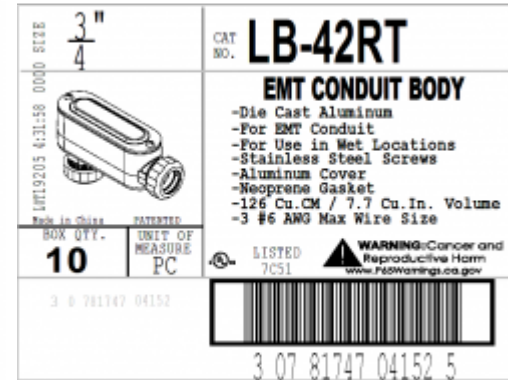

EMT Conduit Body With Integral Raintight Connector, Type LB, Set Screw, Aluminum, Size 3/4 Inch

Bridgeport's LB Conduit Bodies with Integral Raintight Connectors allows access to the interior of a conduit system for inspection, pulling and maintenance, without needing to thread connectors into a conduit body entry. These conduit bodies come with stainless steel screws, an aluminum cover, and a neoprene gasket. 126 cubic cm / 7.7 cubic in volume 3 #6 AWG Max Wire Size

[Download Photo](#)

[Download Drawing](#)

[Download Drawing](#)

Product details

Catalog Number:	LB-42RT
UPC Number:	78174704152
Primary Materials:	Aluminum
Trade Size:	3/4"
Unit Quantity:	10
Standard Package Quantity:	60

Dimensions

Trade Size:	3/4"
Dimensions A:	1.467
Dimensions B:	1.576
Dimensions C:	5.489
Dimensions D:	3.039

Certifications & Codes

Federal Specification Number: A-A-50552

UL File Number: E11077

UNSPSC: 39131708

Nema Standard: FB-1

UL Standard: UL-514B