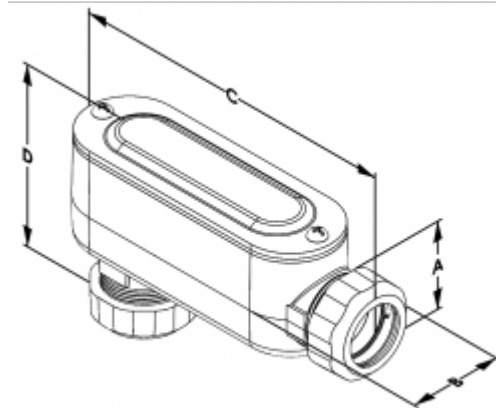

EMT Conduit Body With Integral Raintight Connector, Type LB, Set Screw, Aluminum, Size 3/4 Inch

Bridgeport's LB Conduit Bodies with Integral Raintight Connectors allows access to the interior of a conduit system for inspection, pulling and maintenance, without needing to thread connectors into a conduit body entry. These conduit bodies come with stainless steel screws, an aluminum cover, and a neoprene gasket. 126 cubic cm / 7.7 cubic in volume 3 #6 AWG Max Wire Size

[Download Photo](#)

[Download Drawing](#)

[Download Drawing](#)

Product details

Catalog Number:	LB-42RT
UPC Number:	78174704152
Primary Materials:	Aluminum
Trade Size:	3/4"
Unit Quantity:	10
Standard Package Quantity:	60

Dimensions

Trade Size:	3/4"
Dimensions A:	1.467
Dimensions B:	1.576
Dimensions C:	5.489
Dimensions D:	3.039

Certifications & Codes

Federal Specification Number: A-A-50552

UL File Number: E11077

UNSPSC: 39131708