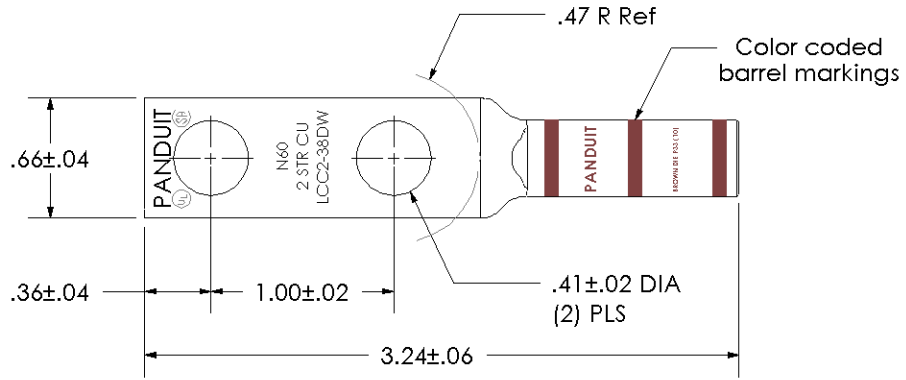

THIS COPY IS PROVIDED ON A RESTRICTED BASIS AND IS NOT TO BE USED IN ANY WAY DETRIMENTAL TO THE INTERESTS OF PANDUIT CORP.

Material	High Conductivity Seamless Copper Tube
Plating	Electro-Tin
Wire Size	2 AWG
Wire Type	Stranded Copper; Class B: Compact, Compressed or Concentric, Class C: Concentric
Wire Strip Length	1-1/4 in.
Stud Size	3/8 in.
UL Listed Wire Connector	Yes, for applications up to 35kv. Consult cable manufacturer for voltage stress relief instructions with applications greater than 2000 volts.
UL Temperature Rating	90° C
C.S.A Certified Wire Connector	Yes
Panduit Color Code on Barrel	BROWN
Panduit Die Index No. on Barrel	P33
Alternate Industry Die Index No. ( ) on Barrel	(10)

CERTIFIED

LISTED
Wire Connector

PANDUIT CORP. TINLEY PARK, ILLINOIS

LCC2-38DW-Q
Copper Lug - Two-Hole, Long Barrel with Window

00 9/02 SAB DRL

RELEASED

10340

REV DATE BY CHK

DESCRIPTION

ECN

SCALE
N/A

DRAWING NO / CAD FILE

LCC2-38DW-CUST