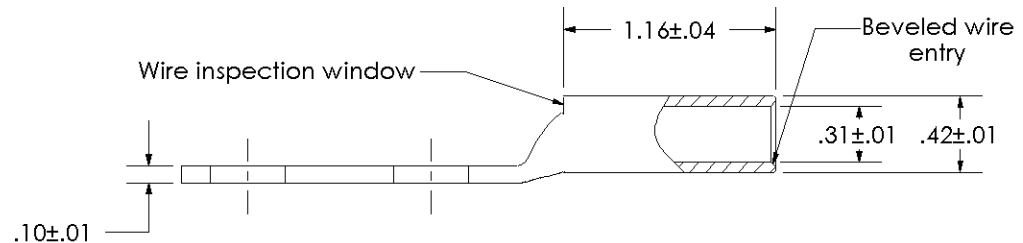

### Uses, Certifications, and Standards

Mounting	1.25 IN
----------	---------

THIS COPY IS PROVIDED ON A RESTRICTED BASIS AND IS NOT TO BE USED IN ANY WAY DETRIMENTAL TO THE INTERESTS OF PANDUIT CORP.

Material	High Conductivity Seamless Copper Tube
Plating	Electro-Tin
Wire Size	2 AWG
Wire Type	Stranded Copper; Class B: Compact, Compressed or Concentric, Class C: Concentric
Wire Strip Length	1-1/4 in.
Stud Size	3/8 in.
UL Listed Wire Connector	Yes, for applications up to 35kv. Consult cable manufacturer for voltage stress relief instructions with applications greater than 2000 volts.
UL Temperature Rating	90° C
C.S.A Certified Wire Connector	Yes
Panduit Color Code on Barrel	BROWN
Panduit Die Index No. on Barrel	P33
Alternate Industry Die Index No. ( ) on Barrel	(10)