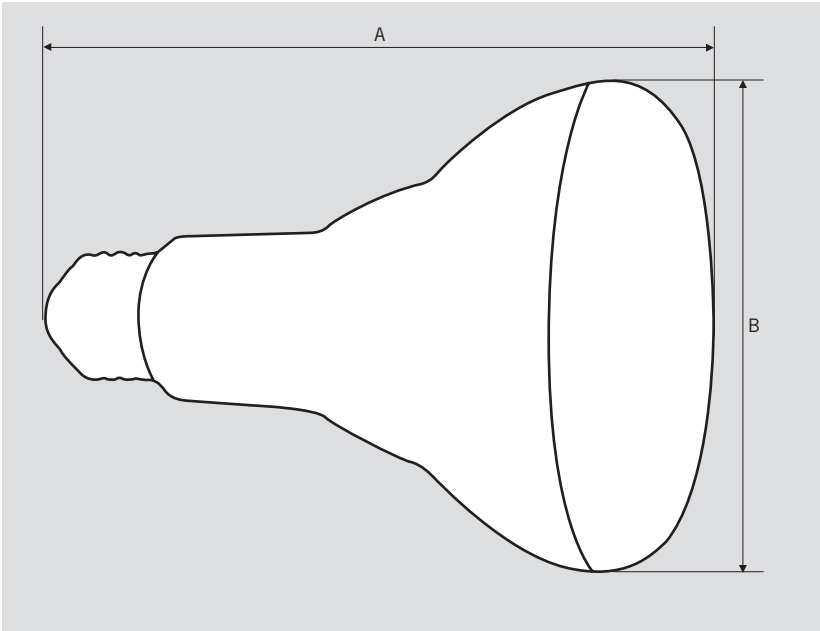

KT-LED11.5BR40-8XX

REPLACEMENT LAMP

PHYSICAL CHARACTERISTICS

PACKAGING

Carton Quantity	6 pcs
Carton Dimensions	14.88" × 10.08" × 7.6"
Carton Weight	4.52 lbs

LAMP DIMENSIONS

A (Length)	6.22"
B (Diameter)	4.92"

BASE TYPE: E26 (Medium)

ORDERING INFORMATION

ORDER CODE	CARTON QUANTITY	ITEM STATUS
KT-LED11.5BR40-8XX	6 pcs	Active

CATALOG NUMBER BREAKDOWN

KT-LED11.5BR40-8XX

1 2 3 4 5 6

1. 1 Keystone Technologies
2. 2 LED Lamp
3. 3 Wattage
4. 4 Lamp Shape
5. 5 800 Series
6. 6 Color Temperature