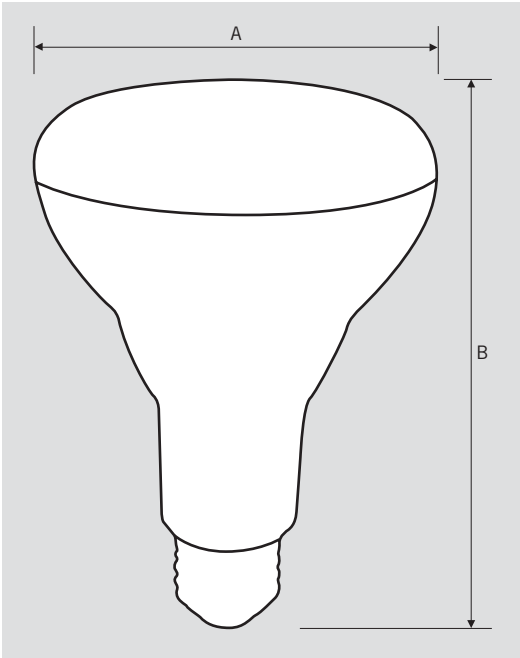

### PRODUCT FEATURES

- Energy efficient, 80%+ energy savings over legacy equivalents
- Lower heat generation than legacy equivalents
- Smooth, uniform dimming
- Smooth, diffused lens for comfortable glare-free performance
- Durable plastic housing lowers the risk for breakage
- Long life minimizes replacement and maintenance costs
- Suitable for use in damp locations
- Operating temperature range –4°F/–20°C to 95°F/35°C
- PF >0.70
- ANSI compliant construction ensures fitment for intended applications
- UL Listed
- Meets Energy Star requirements
- Complies with Part 15 of FCC

#### LAMP DIMENSIONS

A (Diameter)	4.49"
B (Length)	5.98"

BASE TYPE: E26 (Medium)