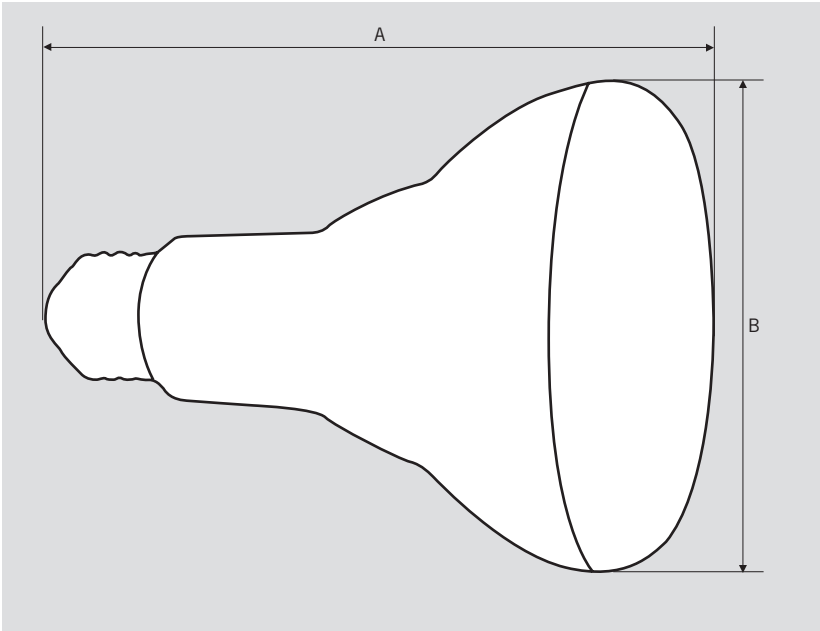

KT-LED15BR40-8XX

REPLACEMENT LAMP

PHYSICAL CHARACTERISTICS

PACKAGING

Carton Quantity	6 pcs
Carton Dimensions	14.88" × 10.08" × 7.6"
Carton Weight	4.52 lbs

LAMP DIMENSIONS

A (Length)	6.22"
B (Diameter)	4.92"