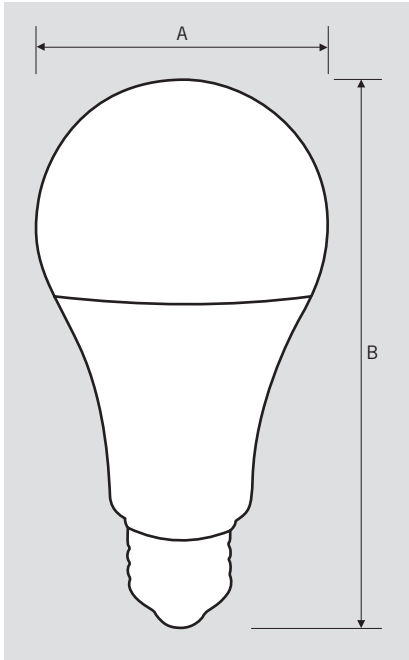

ESSENTIAL SERIES

GENERAL PURPOSE LED BULBS

KT-LED16A21-O-8XX

REPLACEMENT LAMP

DESCRIPTION

16W A21 Lamp | 2700–5000K | >80 CRI |
Omni-Directional

LAMP TYPE: A21
BASE TYPE: E26 (Medium)
WATTAGE: 16W
COLOR TEMPERATURE: 2700–5000K
COLOR RENDERING INDEX (CRI): >80
WARRANTY: 3 Years
RATED LIFE: L70 (15,000 Hours)

ELECTRICAL AND PERFORMANCE SPECIFICATIONS

Keystone Catalog Number	Description	Color Temp	Input Voltage	Rated Lamp Wattage	Legacy Equivalent Wattage	Base Type	Lumens	CRI	Beam Angle	Dimmable	Efficacy
KT-LED16A21-O-827	A21 bulb; Omni-directional; Dimmable	2700K	120V	16W	100W halogen	E26	1600 lm	>80	230°	Yes	100 lm/W
KT-LED16A21-O-830	A21 bulb; Omni-directional; Dimmable	3000K	120V	16W	100W halogen	E26	1600 lm	>80	230°	Yes	100 lm/W
KT-LED16A21-O-840	A21 bulb; Omni-directional; Dimmable	4000K	120V	16W	100W halogen	E26	1600 lm	>80	230°	Yes	100 lm/W
KT-LED16A21-O-850	A21 bulb; Omni-directional; Dimmable	5000K	120V	16W	100W halogen	E26	1600 lm	>80	230°	Yes	100 lm/W

KT-LED16A21-O-8XX

REPLACEMENT LAMP

PHYSICAL CHARACTERISTICS

LAMP DIMENSIONS

A (Diameter)	2.76"
B (Length)	5.16"

BASE TYPE: E26 (Medium)

PACKAGING

Carton Quantity	60 pcs
Carton Dimensions	18.15" × 15.24" × 12.52"
Carton Weight	18.3 lbs