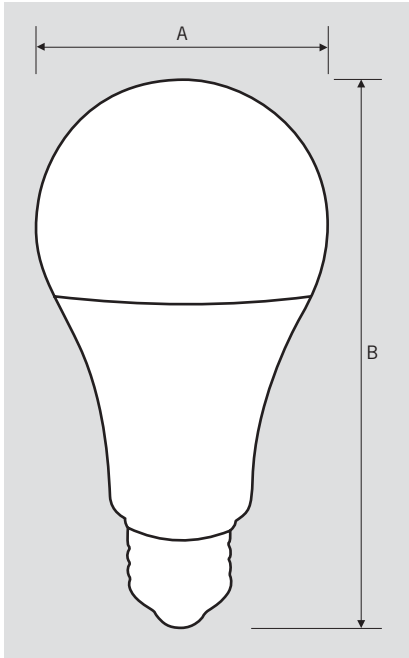

KT-LED16A21-O-8XX

REPLACEMENT LAMP

PHYSICAL CHARACTERISTICS

LAMP DIMENSIONS

A (Diameter)	2.76"
B (Length)	5.16"

BASE TYPE: E26 (Medium)

PACKAGING

Carton Quantity	60 pcs
Carton Dimensions	18.15" × 15.24" × 12.52"
Carton Weight	18.3 lbs