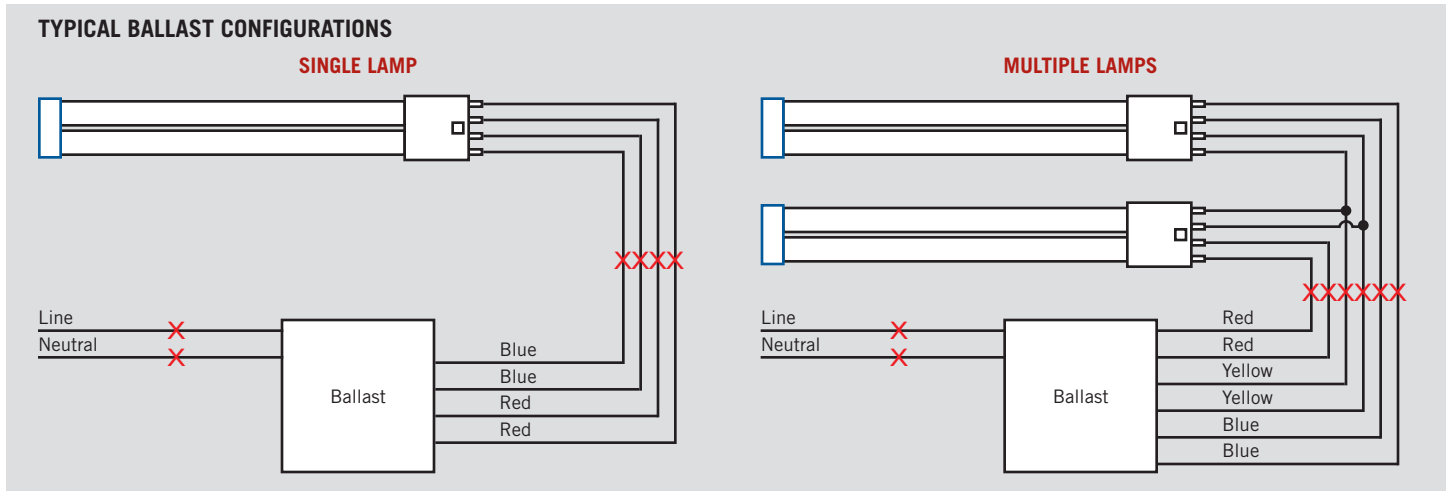

RATED LIFE

L70 (Hours)	50,000
--------------------	--------

SPECTRAL DISTRIBUTION

POLAR CANDELA DISTRIBUTION

Located at
Horizontal Angle=0, Vertical Angle=0

Beam Angle: 220°

Visible Light Area: 325°

- 1 Violet** Vertical Plane through Horizontal Angles (90-270)
- 2 Green** Vertical Plane through Horizontal Angles (0-180)

KT-LED17PLL-22G-840-D

PLL LED LAMP

WIRING DIAGRAMS

1. Cut all existing connections to ballast as shown below and remove ballast.

2. Re-wire fixture as shown below.

PHYSICAL CHARACTERISTICS

LAMP DIMENSIONS

A (Body Length)	22.31"
B (Illuminated Length)	19.25"
C (Width)	1.73"