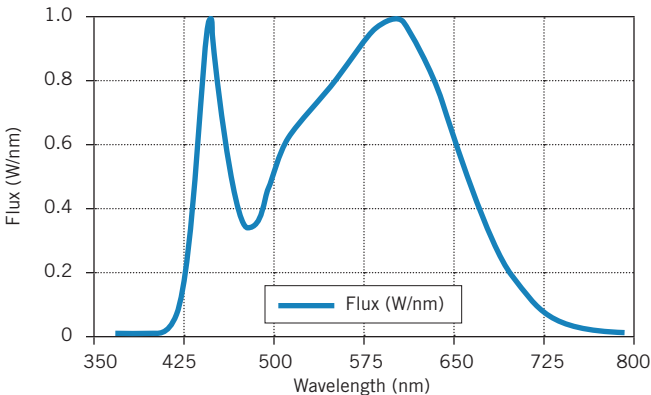

KT-LED17PLL-22G-840-D

PLL LED LAMP

DESCRIPTION

17W PLL LED | 4000K | >80 CRI | High-Efficiency

LAMP TYPE: PLL
BASE TYPE: 2G11
WATTAGE: 17W
COLOR TEMPERATURE: 4000K
COLOR RENDERING INDEX (CRI): >80
WARRANTY: 5 Years

OPERATING SPECIFICATIONS

ELECTRICAL AND PERFORMANCE CHARACTERISTICS

Input Voltage	CRI	Bare Lamp Wattage	Nominal Lamp Lumens	Beam Angle	Nominal Bare Lamp Efficacy	Power Factor	Max. THD
120-277V	>80	17W	2200	220°	129 lm/W	>0.9	20%

RATED LIFE

L70 (Hours)	50,000
--------------------	--------

SPECTRAL DISTRIBUTION

POLAR CANDELA DISTRIBUTION

Located at
Horizontal Angle=0, Vertical Angle=0

Beam Angle: 220°

Visible Light Area: 325°

- 1 Violet** Vertical Plane through Horizontal Angles (90-270)
- 2 Green** Vertical Plane through Horizontal Angles (0-180)