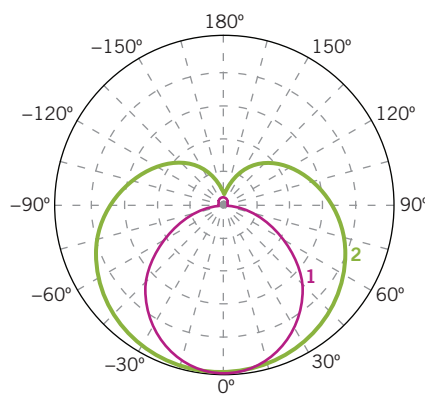

KT-LED17PLL-22G-840-D

PLL LED LAMP

DESCRIPTION

17W PLL LED | 4000K | >80 CRI | High-Efficiency

LAMP TYPE: PLL
BASE TYPE: 2G11
WATTAGE: 17W
COLOR TEMPERATURE: 4000K
COLOR RENDERING INDEX (CRI): >80
WARRANTY: 5 Years

OPERATING SPECIFICATIONS

ELECTRICAL AND PERFORMANCE CHARACTERISTICS

Input Voltage	CRI	Bare Lamp Wattage	Nominal Lamp Lumens	Beam Angle	Nominal Bare Lamp Efficacy	Power Factor	Max. THD
120-277V	>80	17W	2200	220°	129 lm/W	>0.9	20%

RATED LIFE

L70 (Hours)	50,000
--------------------	--------

SPECTRAL DISTRIBUTION

POLAR CANDELA DISTRIBUTION

Located at
Horizontal Angle=0, Vertical Angle=0

Beam Angle: 220°

Visible Light Area: 325°

- 1 Violet** Vertical Plane through Horizontal Angles (90-270)
- 2 Green** Vertical Plane through Horizontal Angles (0-180)