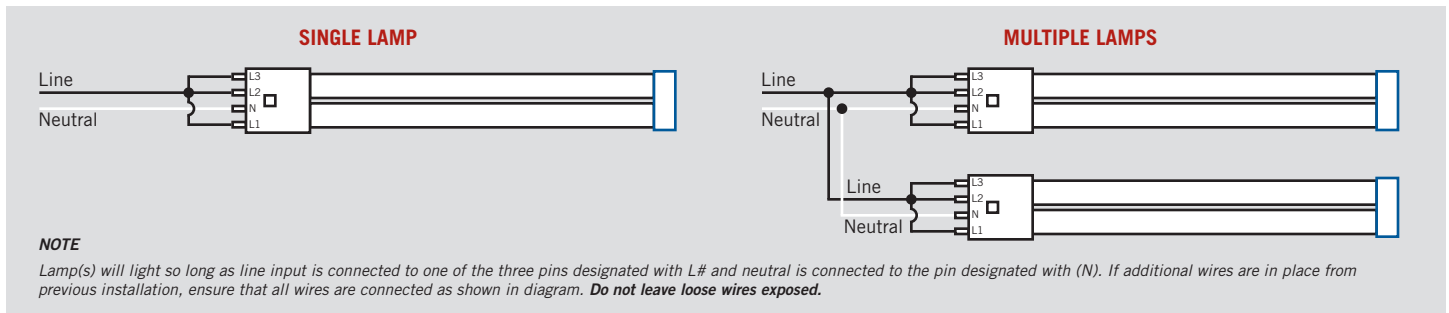

RATED LIFE

L70 (Hours)	50,000
--------------------	--------

SPECTRAL DISTRIBUTION

POLAR CANDELA DISTRIBUTION

Located at
Horizontal Angle=0, Vertical Angle=0

Beam Angle: 220°

Visible Light Area: 325°

- 1 Violet** Vertical Plane through Horizontal Angles (90-270)
- 2 Green** Vertical Plane through Horizontal Angles (0-180)

KT-LED17PLL-22G-840-D

PLL LED LAMP

WIRING DIAGRAMS

1. Cut all existing connections to ballast as shown below and remove ballast.

2. Re-wire fixture as shown below.

PHYSICAL CHARACTERISTICS

LAMP DIMENSIONS

A (Body Length)	22.31"
B (Illuminated Length)	19.25"
C (Width)	1.73"