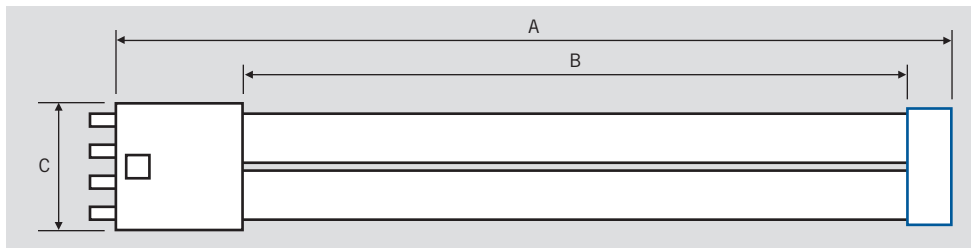

RATED LIFE

L70 (Hours)	50,000
--------------------	--------

SPECTRAL DISTRIBUTION

POLAR CANDELA DISTRIBUTION

Located at
Horizontal Angle=0, Vertical Angle=0

Beam Angle: 220°

Visible Light Area: 325°

- 1 Violet** Vertical Plane through Horizontal Angles (90-270)
- 2 Green** Vertical Plane through Horizontal Angles (0-180)

KT-LED17PLL-22G-840-D

PLL LED LAMP

WIRING DIAGRAMS

1. Cut all existing connections to ballast as shown below and remove ballast.

2. Re-wire fixture as shown below.

PHYSICAL CHARACTERISTICS

LAMP DIMENSIONS

A (Body Length)	22.31"
B (Illuminated Length)	19.25"
C (Width)	1.73"