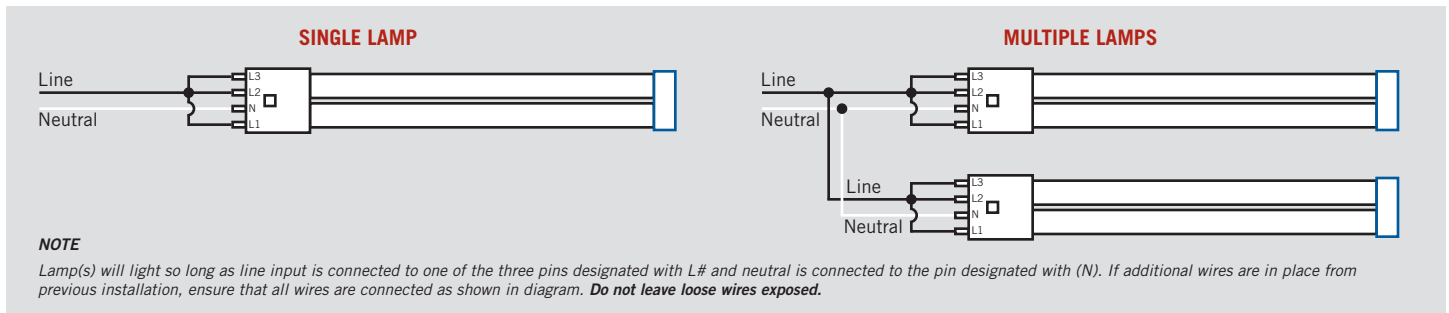

RATED LIFE

L70 (Hours)	50,000
--------------------	--------

SPECTRAL DISTRIBUTION

POLAR CANDELA DISTRIBUTION

Located at
Horizontal Angle=0, Vertical Angle=0

Beam Angle: 220°

Visible Light Area: 325°

- 1 Violet** Vertical Plane through Horizontal Angles (90-270)
- 2 Green** Vertical Plane through Horizontal Angles (0-180)

KT-LED17PLL-22G-840-D

PLL LED LAMP

WIRING DIAGRAMS

1. Cut all existing connections to ballast as shown below and remove ballast.

2. Re-wire fixture as shown below.

PHYSICAL CHARACTERISTICS

LAMP DIMENSIONS

A (Body Length)	22.31"
B (Illuminated Length)	19.25"
C (Width)	1.73"