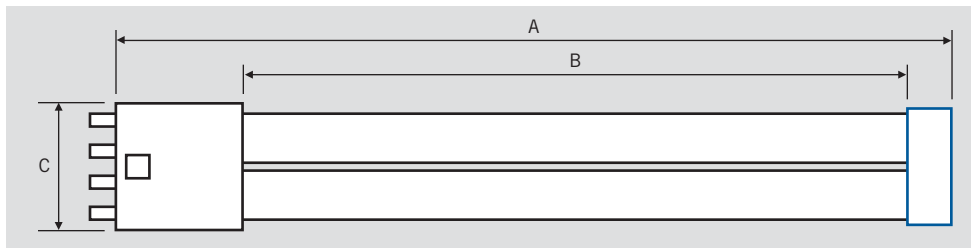

RATED LIFE

L70 (Hours)	50,000
--------------------	--------

SPECTRAL DISTRIBUTION

POLAR CANDELA DISTRIBUTION

Located at
Horizontal Angle=0, Vertical Angle=0

Beam Angle: 220°

Visible Light Area: 325°

- 1 Violet** Vertical Plane through Horizontal Angles (90-270)
- 2 Green** Vertical Plane through Horizontal Angles (0-180)

KT-LED17PLL-22G-840-D

PLL LED LAMP

WIRING DIAGRAMS

1. Cut all existing connections to ballast as shown below and remove ballast.

2. Re-wire fixture as shown below.

PHYSICAL CHARACTERISTICS

LAMP DIMENSIONS

A (Body Length)	22.31"
B (Illuminated Length)	19.25"
C (Width)	1.73"