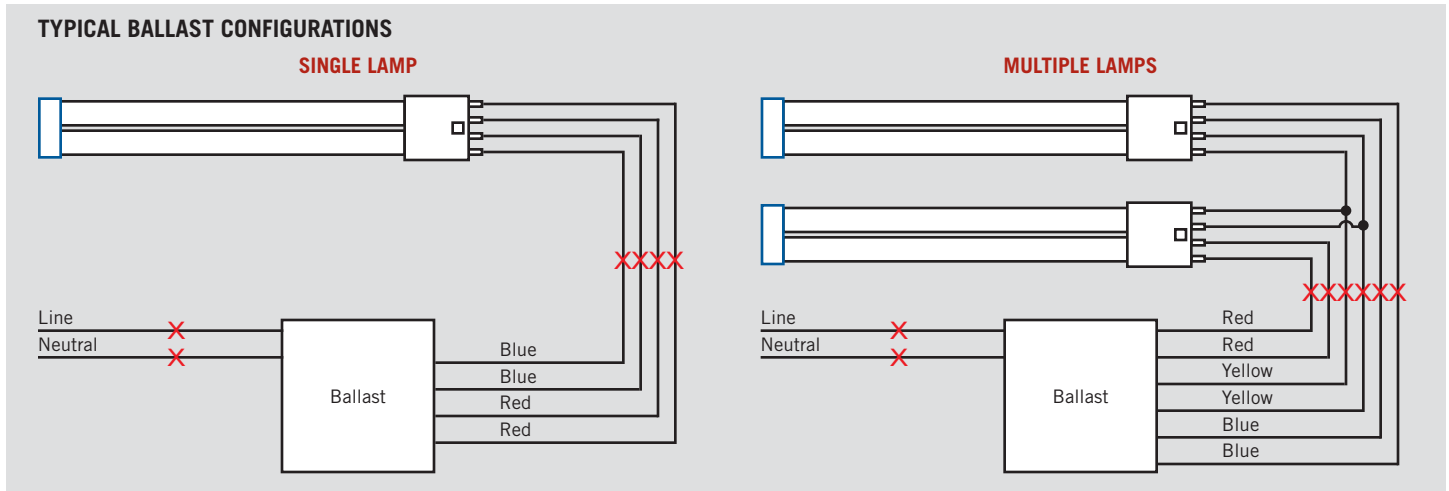

RATED LIFE

L70 (Hours)	50,000
--------------------	--------

SPECTRAL DISTRIBUTION

POLAR CANDELA DISTRIBUTION

Located at
Horizontal Angle=0, Vertical Angle=0

Beam Angle: 220°

Visible Light Area: 325°

- 1 Violet** Vertical Plane through Horizontal Angles (90-270)
- 2 Green** Vertical Plane through Horizontal Angles (0-180)

KT-LED17PLL-22G-840-D

PLL LED LAMP

WIRING DIAGRAMS

1. Cut all existing connections to ballast as shown below and remove ballast.

2. Re-wire fixture as shown below.

PHYSICAL CHARACTERISTICS

LAMP DIMENSIONS

A (Body Length)	22.31"
B (Illuminated Length)	19.25"
C (Width)	1.73"