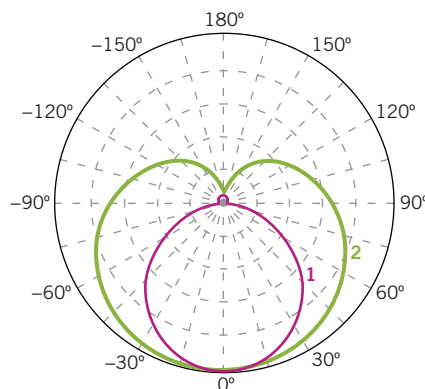

OPERATING SPECIFICATIONS

ELECTRICAL AND PERFORMANCE CHARACTERISTICS

Input Voltage	CRI	Bare Lamp Wattage	Nominal Lamp Lumens	Beam Angle	Nominal Bare Lamp Efficacy	Power Factor	Max. THD
120-277V	>80	17W	2200	220°	129 lm/W	>0.9	20%

RATED LIFE

L70 (Hours)	50,000
--------------------	--------

SPECTRAL DISTRIBUTION

POLAR CANDELA DISTRIBUTION

Located at
Horizontal Angle=0, Vertical Angle=0

Beam Angle: 220°

Visible Light Area: 325°

- 1 Violet** Vertical Plane through Horizontal Angles (90-270)
- 2 Green** Vertical Plane through Horizontal Angles (0-180)