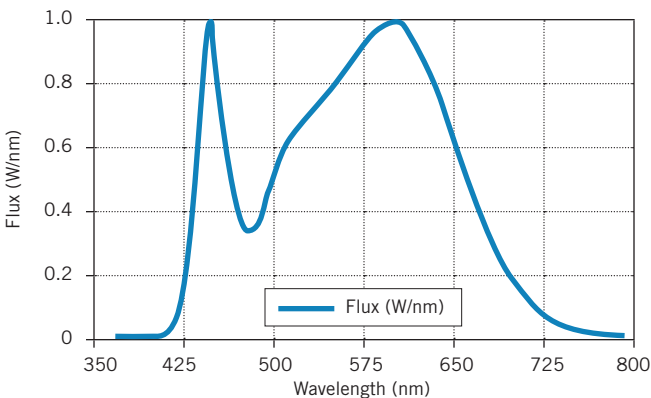

KT-LED17PLL-22G-840-D

PLL LED LAMP

DESCRIPTION

17W PLL LED | 4000K | >80 CRI | High-Efficiency

LAMP TYPE: PLL
BASE TYPE: 2G11
WATTAGE: 17W
COLOR TEMPERATURE: 4000K
COLOR RENDERING INDEX (CRI): >80
WARRANTY: 5 Years

OPERATING SPECIFICATIONS

ELECTRICAL AND PERFORMANCE CHARACTERISTICS

Input Voltage	CRI	Bare Lamp Wattage	Nominal Lamp Lumens	Beam Angle	Nominal Bare Lamp Efficacy	Power Factor	Max. THD
120-277V	>80	17W	2200	220°	129 lm/W	>0.9	20%

RATED LIFE

L70 (Hours)	50,000
--------------------	--------

SPECTRAL DISTRIBUTION

POLAR CANDELA DISTRIBUTION

Located at
Horizontal Angle=0, Vertical Angle=0

Beam Angle: 220°

Visible Light Area: 325°

- 1 Violet** Vertical Plane through Horizontal Angles (90-270)
- 2 Green** Vertical Plane through Horizontal Angles (0-180)