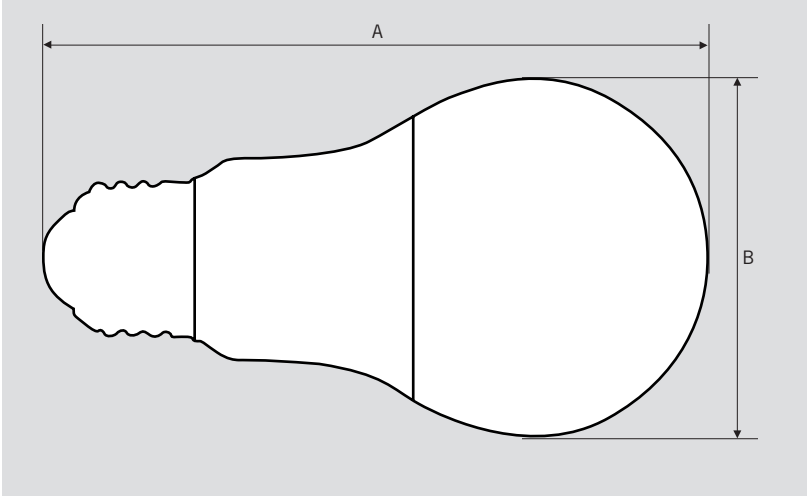

KT-LED6A19-0-8XX

REPLACEMENT LAMP

PHYSICAL CHARACTERISTICS

PACKAGING

Carton Quantity	60 pcs
Carton Dimensions	15.55" × 13.07" × 10"
Carton Weight	10.6 lbs

LAMP DIMENSIONS

A (Length)	4.33"
B (Diameter)	2.36"

BASE TYPE: E26 (Medium)

ORDERING INFORMATION

ORDER CODE	CARTON QUANTITY	ITEM STATUS
KT-LED6A19-0-8XX	60 pcs	Active

CATALOG NUMBER BREAKDOWN

KT-LED6A19-0-8XX

1 2 3 4 5 6 7

- 1 Keystone Technologies
- 2 LED Lamp
- 3 Wattage
- 4 Lamp Shape
- 5 Omni-Directional
- 6 800 Series
- 7 Color Temperature