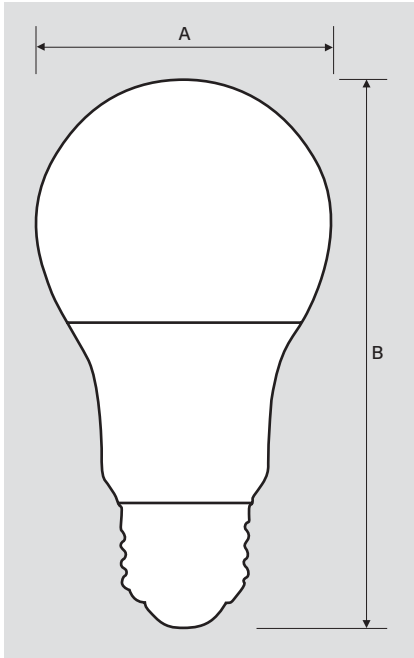

#### LAMP DIMENSIONS

|              |       |
|--------------|-------|
| A (Diameter) | 2.36" |
| B (Length)   | 4.33" |

BASE TYPE: E26 (Medium)

### PRODUCT FEATURES

- Energy efficient, 80%+ energy savings over legacy equivalents
- Lower heat generation than legacy equivalents
- Smooth, diffused lens for comfortable glare-free performance
- Durable plastic housing lowers the risk for breakage
- Long life minimizes replacement and maintenance costs
- Suitable for use in damp locations
- UL enclosed rated, suitable for use in totally enclosed luminaires
- Operating temperature range –4°F/–20°C to 95°F/35°C
- PF > 0.60
- ANSI compliant construction ensures fitment for intended applications
- Meets Energy Star requirements
- UL Listed
- Complies with Part 15 of FCC