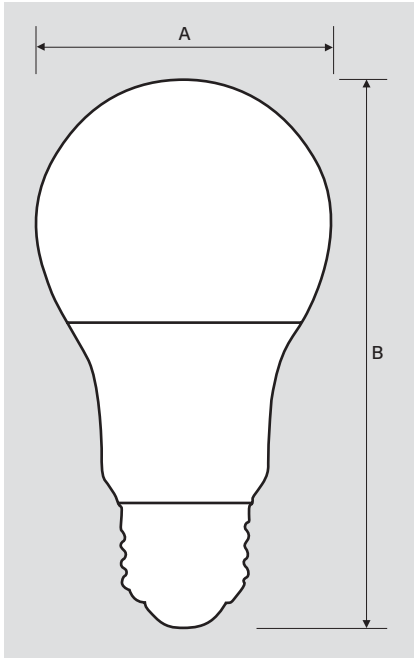

#### LAMP DIMENSIONS

|              |       |
|--------------|-------|
| A (Diameter) | 2.36" |
| B (Length)   | 4.33" |

BASE TYPE: E26 (Medium)