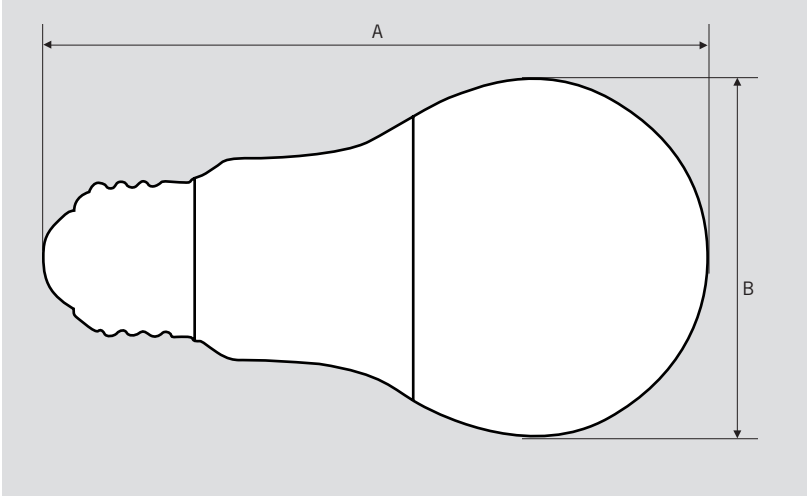

KT-LED6A19-0-8XX-ND

REPLACEMENT LAMP

DESCRIPTION

6W A19 Lamp | 2700–5000K | >80 CRI | Omni-Directional

RoHS
Compliant

2YEAR
WARRANTY

LAMP TYPE: A19
BASE TYPE: E26 (Medium)
WATTAGE: 6W
COLOR TEMPERATURE: 2700–5000K
COLOR RENDERING INDEX (CRI): >80
WARRANTY: 2 Years
RATED LIFE: L70 (15,000 Hours)

TYPICAL APPLICATIONS

- Table, Desk, and Floor Lamps
- Wall Sconces
- Surface Mount Ceiling Fixtures
- General Lighting
- Pendant Lights

PRODUCT FEATURES

- Energy Efficient, 80%+ Energy Savings over Legacy Equivalents
- Lower Heat Generation than Legacy Equivalents
- PF >0.60
- Complies with Part 15 of FCC
- Durable Plastic housing lowers the risk for breakage
- UL enclosed rated, suitable for use in totally enclosed luminaires
- Energy Star Enclosed Fixture Rated
- Operating temperature range –4°F/–20°C to 95°F/35°C
- Long Life minimizes replacement and maintenance costs
- Meets Energy Star requirements
- UL Listed
- Smooth diffused lens for comfortable glare free performance
- ANSI complaint construction ensures fitment for intended applications

ELECTRICAL AND PERFORMANCE SPECIFICATIONS

Keystone Catalog Number	Description	Color Temp	Input Voltage	Rated Lamp Wattage	Legacy Equivalent Wattage	Base Type	Lumens	CRI	Light Distribution	Dimmable	Efficacy
KT-LED6A19-0-827-ND	A19 bulb. Omni-Directional, non-dimming	2700K	120V	6W	40W halogen	E26	480	>80	230°	No	80 lm/W
KT-LED6A19-0-830-ND	A19 bulb. Omni-Directional, non-dimming	3000K	120V	6W	40W halogen	E26	480	>80	230°	No	80 lm/W
KT-LED6A19-0-850-ND	A19 bulb. Omni-Directional, non-dimming	5000K	120V	6W	40W halogen	E26	480	>80	230°	No	80 lm/W

KT-LED6A19-0-8XX-ND
REPLACEMENT LAMP

PHYSICAL CHARACTERISTICS

PACKAGING

Carton Quantity	60 pcs
Carton Dimensions	15.55" × 13.07" × 10"
Carton Weight	9.7 lbs

LAMP DIMENSIONS

A (Length)	4.33"
B (Diameter)	2.36"