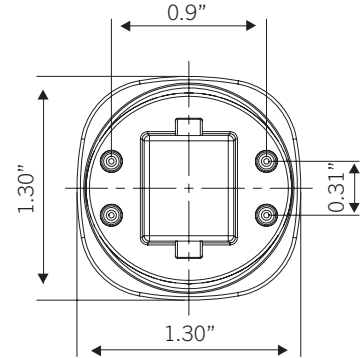

KT-LED94P-H-8XX-S

4-PIN LED LAMP

PHYSICAL CHARACTERISTICS

LAMP DIMENSIONS

Minimum Compartment Dimensions (cm)	
Depth	15.5
Height	12

ORDERING INFORMATION

ORDER CODE	PACK QTY.	UPC	EASY CODE
KT-LED94P-H-827-S-DP	6	89094901621	ODQ-98
KT-LED94P-H-830-S-DP	6	89094901622	RLN-53
KT-LED94P-H-835-S-DP	6	89094901623	SJH-39
KT-LED94P-H-840-S-DP	6	89094901624	GBX-99
KT-LED94P-H-850-S-DP	6	89094901625	ASU-77