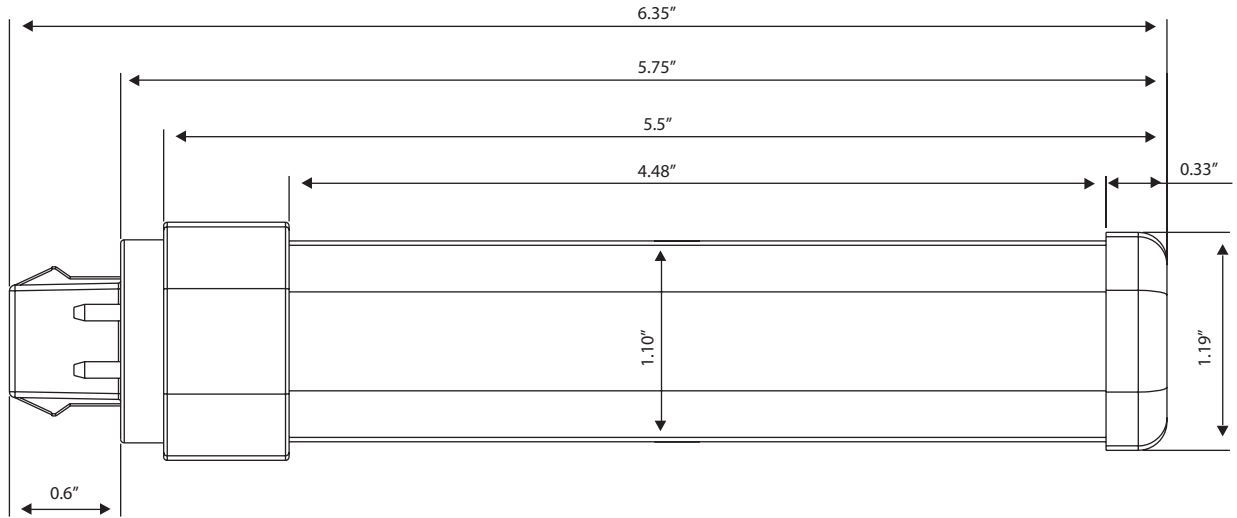

OPERATING SPECIFICATIONS

Catalog Number	Color	Base Type	Orientation	CRI	Power Factor	Input Voltage	Lamp Wattage	System Wattage*	Lumens*	Rated Life
KT-LED94P-H-827-S	2700K	G24q	Horizontal	>80	Ballast Dependent		9	11	920	50,000 Hrs.
KT-LED94P-H-830-S	3000K	G24q	Horizontal	>80			9	11	980	50,000 Hrs.
KT-LED94P-H-835-S	3500K	G24q	Horizontal	>80			9	11	980	50,000 Hrs.
KT-LED94P-H-840-S	4000K	G24q	Horizontal	>80			9	11	1050	50,000 Hrs.
KT-LED94P-H-850-S	5000K	G24q	Horizontal	>80			9	11	1050	50,000 Hrs.

KT-LED94P-H-8XX-S

4-PIN LED LAMP

PHYSICAL CHARACTERISTICS

LAMP DIMENSIONS

Minimum Compartment Dimensions (cm)	
Depth	15.5
Height	12

ORDERING INFORMATION

ORDER CODE	PACK QTY.	UPC	EASY CODE
KT-LED94P-H-827-S-DP	6	89094901621	ODQ-98
KT-LED94P-H-830-S-DP	6	89094901622	RLN-53
KT-LED94P-H-835-S-DP	6	89094901623	SJH-39
KT-LED94P-H-840-S-DP	6	89094901624	GBX-99
KT-LED94P-H-850-S-DP	6	89094901625	ASU-77