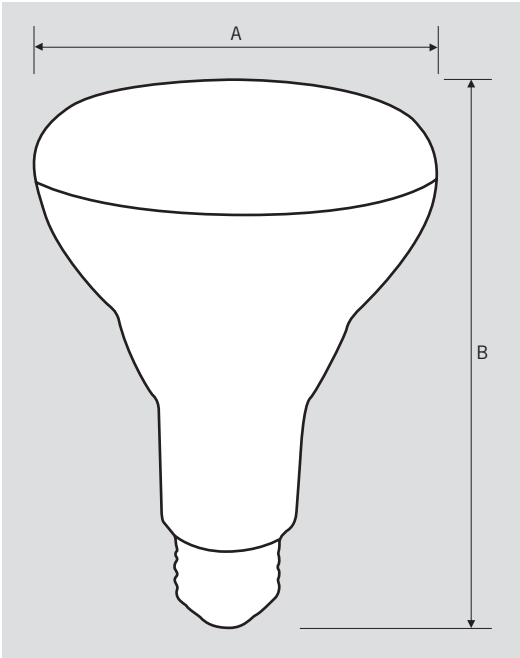

ESSENTIAL SERIES

GENERAL PURPOSE LED BULBS

KT-LED9BR30-8XX

REPLACEMENT LAMP

DESCRIPTION

9W BR30 Lamp | 2700–5000K | >80 CRI | Standard Flood

LAMP TYPE: BR30
BASE TYPE: E26 (Medium)
WATTAGE: 9W
COLOR TEMPERATURE: 2700–5000K
COLOR RENDERING INDEX (CRI): >80
WARRANTY: 3 Years
RATED LIFE: L70 (15,000 Hours)

TYPICAL APPLICATIONS

- Recessed downlights
- Track lighting
- Surface-mount ceiling fixtures

PRODUCT FEATURES

- Energy efficient, 80%+ energy savings over legacy equivalents
- Lower heat generation than legacy equivalents
- Smooth, uniform dimming
- Smooth, diffused lens for comfortable glare-free performance
- Durable plastic housing lowers the risk for breakage
- Long life minimizes replacement and maintenance costs
- Suitable for use in damp locations
- Operating temperature range –4°F/–20°C to 95°F/35°C
- PF >0.70
- ANSI compliant construction ensures fitment for intended applications
- UL Listed
- Meets Energy Star requirements
- Complies with Part 15 of FCC

ELECTRICAL AND PERFORMANCE SPECIFICATIONS

Keystone Catalog Number	Description	Color Temp	Input Voltage	Rated Lamp Wattage	Legacy Equivalent Wattage	Base Type	Lumens	CRI	Beam Angle	Dimmable	Efficacy
KT-LED9BR30-827	BR30 bulb; Standard flood; Dimmable	2700K	120V	9W	65W halogen	E26	650 lm	>80	120°	Yes	72 lm/W
KT-LED9BR30-830	BR30 bulb; Standard flood; Dimmable	3000K	120V	9W	65W halogen	E26	650 lm	>80	120°	Yes	72 lm/W
KT-LED9BR30-835	BR30 bulb; Standard flood; Dimmable	3500K	120V	9W	65W halogen	E26	650 lm	>80	120°	Yes	72 lm/W
KT-LED9BR30-840	BR30 bulb; Standard flood; Dimmable	4000K	120V	9W	65W halogen	E26	650 lm	>80	120°	Yes	72 lm/W
KT-LED9BR30-850	BR30 bulb; Standard flood; Dimmable	5000K	120V	9W	65W halogen	E26	650 lm	>80	120°	Yes	72 lm/W

KT-LED9BR30-8XX

REPLACEMENT LAMP

PHYSICAL CHARACTERISTICS

LAMP DIMENSIONS

A (Diameter)	3.78"
B (Length)	5.28"

BASE TYPE: E26 (Medium)

PACKAGING

Carton Quantity	24 pcs
Carton Dimensions	15.91" × 12.05" × 12.13"
Carton Weight	8.9 lbs