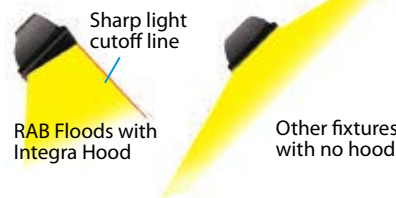

FLOODLIGHTS

35 - 150W HID / 26 - 84 CFL

Future Flood

EZ Flood

EZ Flood with Visor

- Die-cast aluminum housing
- Hinged door frame for easy relamping
- Tempered glass lens
- White or bronze chip & fade resistant polyester powder coat finish
- Silicone gasket
- Lamp supplied

Built-in Glare Shield

RAB Floods with Integra Hood

Other fixtures with no hood

Variable Beam Spread

2 position adjustable socket on FF.

Make the Switch to LED

Save energy Save money See LED pages 18-19 for details