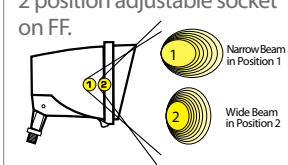

Built-in Glare Shield

RAB Floods with Integra Hood

Other fixtures with no hood

Variable Beam Spread

2 position adjustable socket on FF.

Make the Switch to LED

Save energy Save money See LED pages 18-19 for details