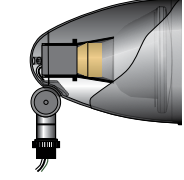

PAR20 Flood

Sleek 16

- Die-cast aluminum housing
- Heavy duty mounting arm
- 4 color choices of powder coat finishes that last
- EZ grip locknut

Easy Relamping

Large diameter housing for Easy Relamping on H101 & HB101

Large Silicone Gasket

Provides weatherproof protection around lamp & socket

Make the Switch to LED

Save energy Save money See LED pages 16-17 for details

H System	Catalog #	Black	White	Verde Green	Max. Lamp Watts	LF Floods	Catalog #	Black	White	Verde Green	Max. Lamp Watts	Consider LED Replacement		
	PAR38	H101A	H101B	HB101W	HB101VG	150W		MR16 (low voltage)	LFM16A	LFM16B	LFM16W	LFM16VG	50W	LFLED5
	PAR38	HB101A	HB101B	HB101W	HB101VG	150W		PAR16	LFP16A	LFP16B	LFP16W	LFP16VG	60W	LFLED5
	PAR38	LF20A	LF20B	LF20W	LF20VG	75W		PAR16 PAR20 R Type	LF20A	LF20B	LF20W	LF20VG	75W	HBLED10
	PAR38	LFP38A	LFP38B	LFP38W	LFP38VG	150W		PAR20 PAR38	LFP38A	LFP38B	LFP38W	LFP38VG	150W	HBLED13
	PAR38	R90MA	R90MB	R90MW	R90MVG	150W		PAR38 (External gasket)	R90MA	R90MB	R90MW	R90MVG	150W	HBLED13
	PAR38	R90A	R90B	R90W	R90VG	150W		PAR38 (Internal gasket)	R90A	R90B	R90W	R90VG	150W	HBLED13