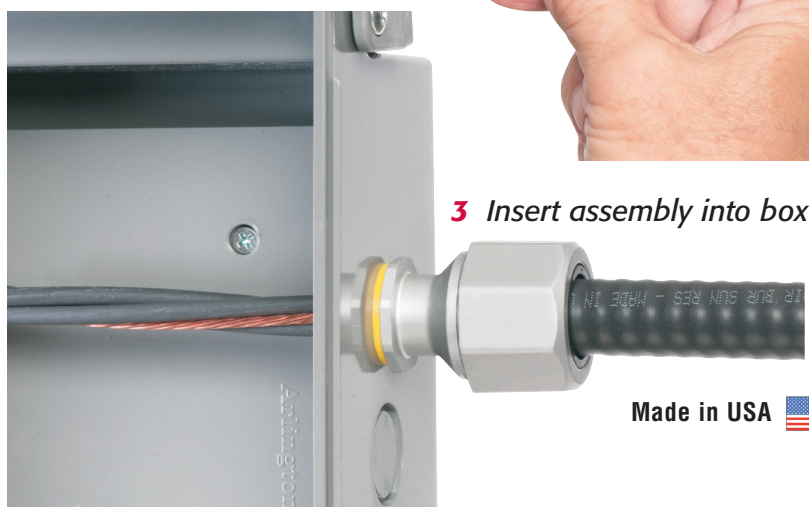

NEW!

Liquid-tight, Concrete-tight MC Cable Fittings

for PVC Jacketed MC Cable or Teck cable • Fits Widest Cable Range

NEW LARGER SIZES!

Ideal for Parking Decks or High Rise Residential Construction

LTMC507 components

Easy Installation! 1 Cut PVC jacket back 1-1/4"

2 Push jacketed MC cable into fitting

3 Insert assembly into box

Made in USA

Save time and money with Arlington's liquid-tight, concrete-tight fittings designed especially for PVC jacketed MC cable – and Teck 90 cable.

Perfect for parking decks, these new, larger sizes cover the widest cable range: 1/2 to 6/3.

They're compact - and the economical solution to installing PVC jacketed MC or Teck cable.

• cULus Listed

LTMC507