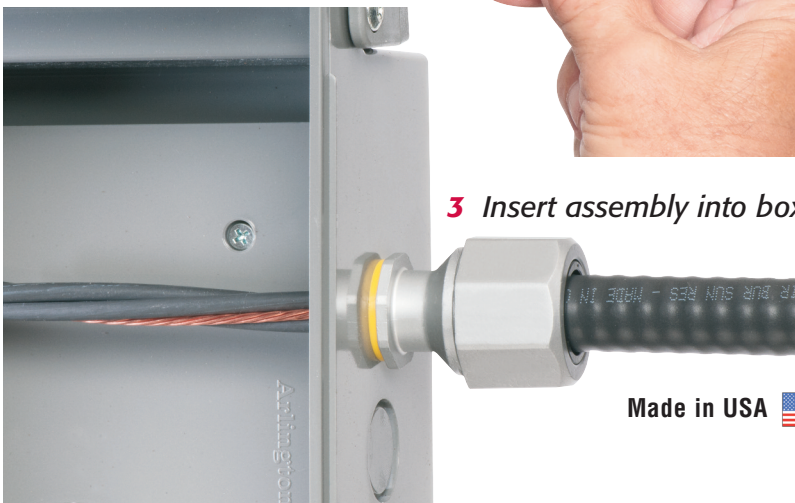

NEW LARGER SIZES!

Ideal for Parking Decks or High Rise Residential Construction

LTMC507 components

Easy Installation! 1 Cut PVC jacket back 1-1/4"

2 Push jacketed MC cable into fitting

3 Insert assembly into box

Made in USA 

Save time and money with Arlington's liquid-tight, concrete-tight fittings designed especially for PVC jacketed MC cable – and Teck 90 cable.

Perfect for parking decks, these new, larger sizes cover the widest cable range: 1/2 to 6/3.