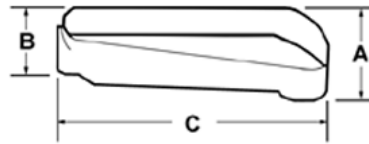

Aluminum

Images

Application

Mogul style conduit body for use with threaded rigid/IMC conduit allows extra access to inside of raceway for pulling wire. Split diagonal cover and body ensures ease in wire bending. Raintight. Meets NEC 6X Rule.

Product Information

Material: Aluminum

Finish: Enamel paint

[Download Photo Image](#)

[Download Dimensional Image](#)

Dimension A in Inches: 5-1/4

Dimension B in Inches: 4-1/8

Dimension C in Inches: 14-9/16

Application: Mogul style conduit body for use with threaded rigid/IMC conduit allows extra access to inside of raceway for pulling wire. Split diagonal cover and body ensures ease in wire bending. Raintight. Meets NEC 6X Rule.