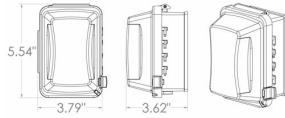

SINGLE GANG WIU COVERS

Single Gang - While In use Covers
Horizontal/Vertical 16-in-1 Deep

C04

Catalog #: MM510C

APPLICATIONS

Designed for use whenever weatherproof protection is required while an outlet is in use.
N/A

PRODUCT FEATURES

High-impact polycarbonate construction provides maximum durability
Patented Quick-Fit™ keyhole mounting system allows installation in under a minute.
Includes attached gasket and mounting hardware
Pre-configured for GFCI with patented Knockout technology for alternate devices
Lockable tab

GENERAL PRODUCT INFORMATION

Color: Clear
Country of Origin: USA

CONFIGURATION

Gangs: 1

PRODUCT MEASUREMENTS

Depth: 3-1/4 in.
Wt. Ea. (Lbs.): 0.369

PACKAGING

Package Type: Shrink
Std. Pkg.: 8
Product UPC-A Labeled: Yes
Weight (Lbs. Per/C): 36.90
Ship Carton Length (in.): 16.00
Ship Carton Width (in.): 6.00
Ship Carton Height (in.): 8.00
Ctn Weight (Lbs.): 2.95
Pallet Qty: 720.00
UPC Number: 092326102148
I2of5: 30092326102149