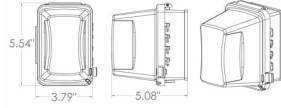

SINGLE GANG WIU COVERS

Single Gang - While In use Covers
Horizontal/Vertical 16-in-1 Jumbo

C04

Catalog #: MM710G

APPLICATIONS

Designed for use whenever weatherproof protection is required while an outlet is in use.
N/A

PRODUCT FEATURES

High-impact polycarbonate construction provides maximum durability
Patented Quick-Fit™ keyhole mounting system allows installation in under a minute.
Includes attached gasket and mounting hardware
Pre-configured for GFCI with patented Knockout technology for alternate devices
Lockable tab

GENERAL PRODUCT INFORMATION

Color: Gray
Country of Origin: USA

CONFIGURATION

Gangs: 1

PRODUCT MEASUREMENTS

Depth: 4-3/4 in.
Wt. Ea. (Lbs.): 0.620

PACKAGING

Package Type: Shrink
Std. Pkg.: 5
Product UPC-A Labeled: Yes
Weight (Lbs. Per/C): 62.00
Ship Carton Length (in.): 18.75
Ship Carton Width (in.): 7.13
Ship Carton Height (in.): 5.75
Ctn Weight (Lbs.): 3.10
Pallet Qty: 420.00
UPC Number: 092326104289
I2of5: 30092326104280