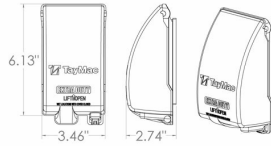

METALLIC LOW PROFILE WIU COVERS

**Single Gang Metal Low Profile While-In-Use Covers - Extra Duty®
Vertical 8-in-1 Deep**

C11

Catalog #: MX5280S

APPLICATIONS

Designed for use whenever weatherproof protection is required while an outlet is in use.
N/A

PRODUCT FEATURES

- Revolutionary patented design expands from 2" to 3-1/2" for while-in-use needs
- Heavy duty die-cast metal construction
- Patented Quick-Fit™ keyhole mounting system allows installation in under a minute.
- Pre-configured for GFCI with patented Knockout technology for alternate devices
- Includes attached gasket and mounting hardware
- Lockable tab
- Premium Powder Coat

GENERAL PRODUCT INFORMATION

Color: Gray

CONFIGURATION

Gangs: 1

PRODUCT MEASUREMENTS

Depth: 2-1/2 in. to 4-1/2 in.
Wt. Ea. (Lbs.): 0.900

PACKAGING

Package Type: Shrink
 Std. Pkg.: 2
 Product UPC-A Labeled: Yes
 Weight (Lbs. Per/C): 90.00
 Ship Carton Length (in.): 6.13
 Ship Carton Width (in.): 4.13
 Ship Carton Height (in.): 7.13
 Ctn Weight (Lbs.): 1.80
 Pallet Qty: 620.00
 UPC Number: 092326101356
 I2of5: 30092326101357