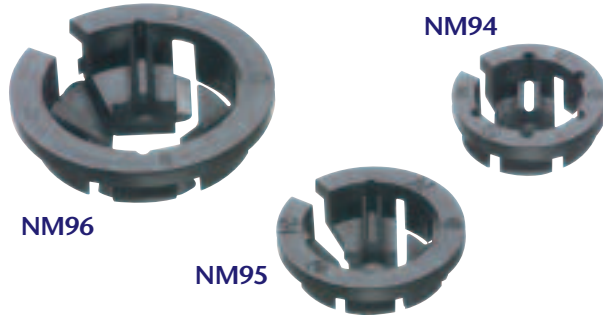

1 Stauffer Industrial Park
Scranton, PA 18517
800/233.4717
Fax 570/562.0646
www.aifittings.com

Distributed by

MORE
on
reverse

Black Button™ NM Cable connectors

Non-metallic • Easy, push-in installation

Reduce labor costs with Arlington's **Black Button™** NM cable connectors. They are the lowest cost NM cable connectors on the market, and offer the fastest installation. Simply push the connector into the knockout. That's it.

Listed for single or multiple cables, Arlington's Black Button connectors offer smooth, easy cable insertion while exceeding UL and CSA pullout requirements.

They are removable and reusable too.

1 Stauffer Industrial Park
Scranton, PA 18517
800/233.4717
Fax 570/562.0646
www.aifittings.com

Catalog Number	UPC/DEI/NAED Mfg. #018997	Description	KO Size	Unit Pkg	Std Pkg
NM94	05488	3/8 Black Button NM Cable connectors	1/2	250	1000
NM940	72156	3/8 Black Button NM Cable connectors	1/2	100	1000
NM95	10956	3/4 Black Button NM Cable connectors	3/4	50	500
NM96	72158	1 Black Button NM Cable connectors	1	25	250

Patent pending

Black Button™ NM Cable connectors

Non-metallic • Easy, push-in installation

- Listed for one or two cables
- Easy installation
- Smooth, easy cable insertion
- Secure hold on cable – exceeds UL pullout tests