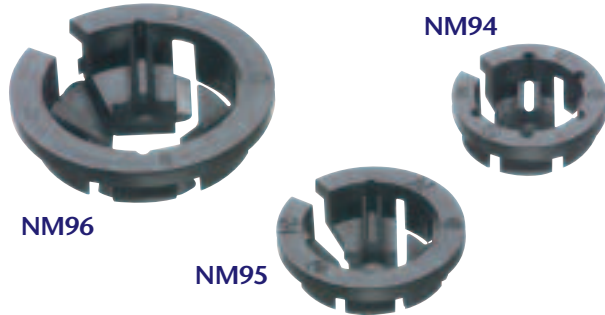

MORE
on
reverse

Black Button™ NM Cable connectors

Non-metallic • Easy, push-in installation

Reduce labor costs with Arlington's **Black Button™** NM cable connectors. They are the lowest cost NM cable connectors on the market, and offer the fastest installation. Simply push the connector into the knockout. That's it.

Listed for single or multiple cables, Arlington's Black Button connectors offer smooth, easy cable insertion while exceeding UL and CSA pullout requirements.

They are removable and reusable too.

1 Stauffer Industrial Park
Scranton, PA 18517
800/233.4717
Fax 570/562.0646
www.aifittings.com

Catalog Number	UPC/DEI/NAED Mfg. #018997	Description	KO Size	Unit Pkg	Std Pkg
NM94	05488	3/8 Black Button NM Cable connectors	1/2	250	1000
NM940	72156	3/8 Black Button NM Cable connectors	1/2	100	1000
NM95	10956	3/4 Black Button NM Cable connectors	3/4	50	500
NM96	72158	1 Black Button NM Cable connectors	1	25	250

Patent pending

Black Button™ NM Cable connectors

Non-metallic • Easy, push-in installation

- *Listed for one or two cables*
- *Easy installation*
- *Smooth, easy cable insertion*
- *Secure hold on cable – exceeds UL pullout tests*