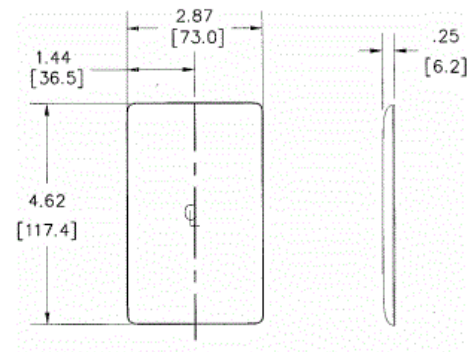

### Ordering Information

Description	Color	Catalog No.	UPC
1-Gang, 1 Blank, Box Mount	White	NP13W	883778102899

### Specifications

Material	Nylon
Size	1-Gang
Thickness	.06 in. (1.5)
Mounting Screw	Steel
Height	4.63" (117.6)
Width	2.88" (73.2)