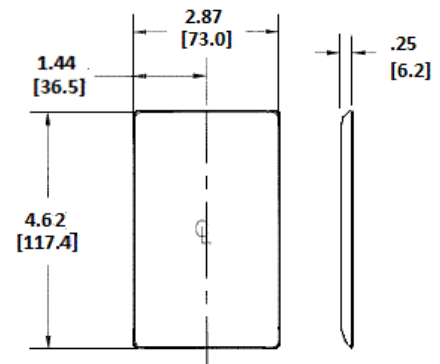

Wallplates
Decorator Wallplates

HUBBELL

Features

- Reinforcement ribs for extra strength
- Curved corners for improved aesthetics
- High-impact, self-extinguishing nylon material

Ordering Information

Description	Color	Catalog Number	UPC
1-Gang, Decorator	Red	NP26R	883778102455

Listings

UL Listed
CSA Certified

Specifications

Material	Nylon
Plate Type	1-Gang
Plate Openings	Decorator
Mounting Screws	Steel painted, slotted head
Appearance	Smooth

Online Resources

Customer Use Drawing
eCatalog

Dimensions in Inches (mm)

Hubbell Wiring Device-Kellems • Hubbell Incorporated (Delaware) • 40 Waterview Drive • Shelton, CT 06484

Phone (800) 288-6000 • Fax (800) 255-1031 • Specifications subject to change without notice.