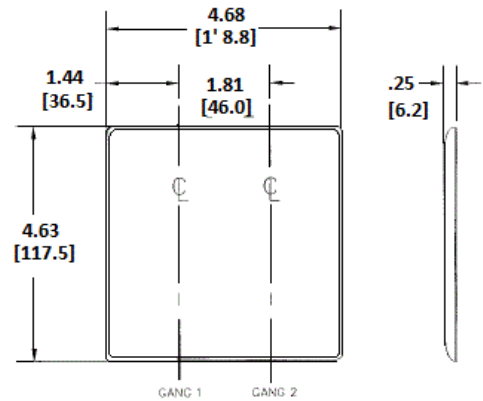

Wallplates Duplex Receptacle Wallplates

HUBBELL

Features

- Reinforcement ribs for extra strength
- Captive screw feature holds mounting screw in place
- High-impact, self-extinguishing nylon material

Ordering Information

Description	Color	Catalog No.	UPC
2-Gang, 2-Duplex Openings	White	NP82W	883778102172

Listings

UL Listed
CSA Certified

Specifications

Plate Material	Nylon
Plate Type	2-Gang
Plate Openings	Duplex Receptacle
Mounting Screws	Steel painted, slotted head
Appearance	Smooth