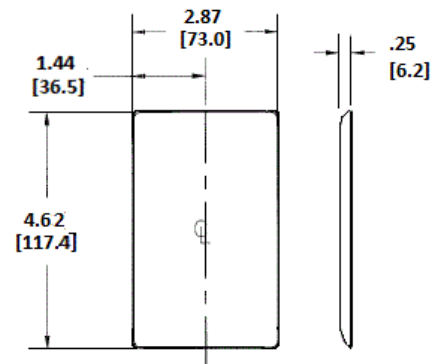

Description	Color	Catalog No.	UPC
1-Gang, Duplex Opening	Black	NP8BK	883778102110

Listings

UL Listed
CSA Certified

Specifications

Plate Material	Nylon
Plate Type	1-Gang
Plate Openings	Duplex
Mounting Screws	Steel painted, slotted head
Appearance	Smooth