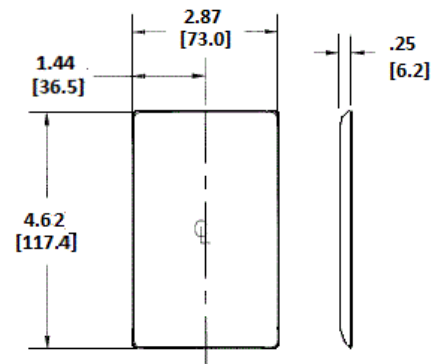

Description	Color	Catalog No.	UPC
1-Gang, Duplex Opening	Light Almond	NP8LA	883778118357

Listings

UL Listed
CSA Certified

Specifications

Plate Material	Nylon
Plate Type	1-Gang
Plate Openings	Duplex Receptacle
Mounting Screws	Steel painted, slotted head
Appearance	Smooth