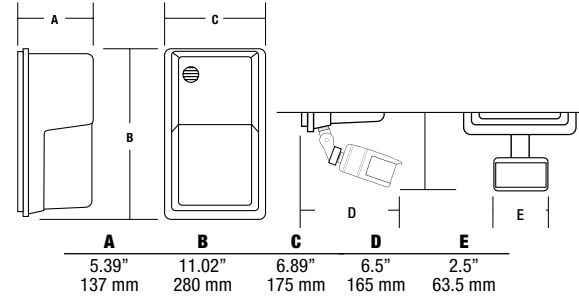

LISTINGS

- Listed to UL 1598 for use in wet locations

PRODUCT IMAGE(S)

NRG-304B-MS NRG-312LU-5K-BZ

DIMENSIONS

CERTIFICATIONS/LISTINGS

SHIPPING INFORMATION

| Catalog Number | G.W(kg)/CTN | Carton Dimensions | | | Carton Qty. per Master Pack |
|----------------|-------------|-------------------|-----------------|------------------|-----------------------------|
| | | Length Inch (cm) | Width Inch (cm) | Height Inch (cm) | |
| NRG312LU5KBZ | 5.33 (2.42) | 11.8 (30) | 7.4 (19) | 6.1 (15.5) | 1 |
| NRG312LU5KBZPC | 5.40 (2.45) | 11.8 (30) | 7.4 (19) | 6.1 (15.5) | 1 |