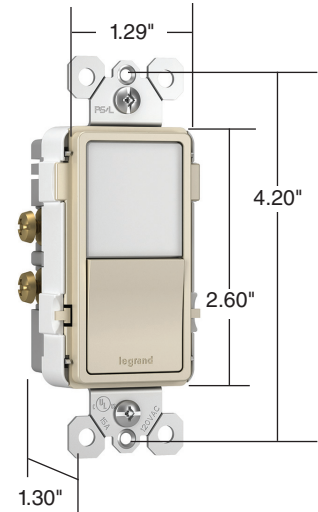

Technical Information

Performance

Electrical

Maximum Working Voltage	125V
Maximum Current Interrupting	15A
Maximum Temperature Rise	30°C

Mechanical

Terminal Identification	Terminal identification in accordance with UL20
Terminal Accommodation	Back and side wire terminals accommodate #12 and #14 AWG stranded and copper wire Push wire terminals accommodate #14 AWG
Product Identification	Ratings are a permanent part of the device

Environmental

Flammability	UL20 minimum rating

Materials

Face	Thermoplastic
Back Body	Thermoplastic
Line Contacts	.031 Brass
Mounting Strap	.042 Zinc-Plated Steel
Tamper-Resistant Shutters	Thermoplastic
Terminal Screws	#8 Tri-Drive Steel (Neutral = Nickel-Plated Steel)
Ground Screw	#8 Hex Tri-Drive Steel; Zinc Coating with Green Chromate
Mounting Screws	Steel plated

NTL873LACC6