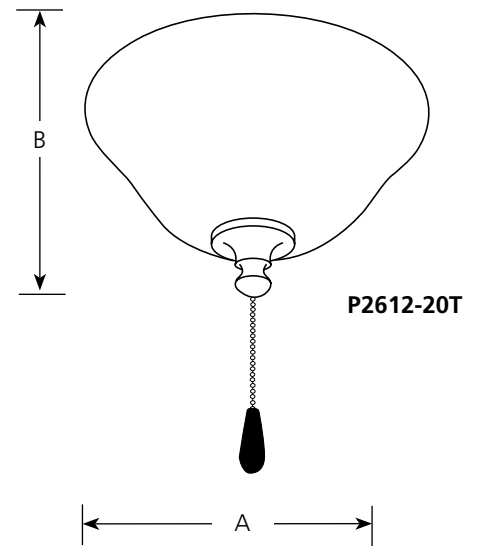

Type _____

	-09	-20	-20T	-30
P2612	<input type="checkbox"/>	<input type="checkbox"/>	<input type="checkbox"/>	<input type="checkbox"/>

Finish

Catalog No.	Brushed Nickel	Antique Bronze	Antique Bronze	White	Dimensions (Inches)	
					A	B
P2612	-09	-20	-20T	-30	10-3/4	6

Specifications:

General

- Brushed Nickel (-09), Antique Bronze (-20) and White (-30) has an Alabaster glass bowl. Antique Bronze (-20T) has an etched light umber glass bowl.
- Pull chain on brushed nickel (-09) is chrome with a maple fob and white (-30) finish is chrome with a white fob, the rest are antique brass with a medium oak fob
- Utilizes (3) 40-watt candelabra based lamps. Included.

Mounting

- Universal - use with any indoor fan with a 1/8" IPS light kit mount.

Electrical

- Porcelain candelabra sockets
- Quick connect wiring to fan
- Prewired
- 190-watt limiter

Labeling

- UL listed