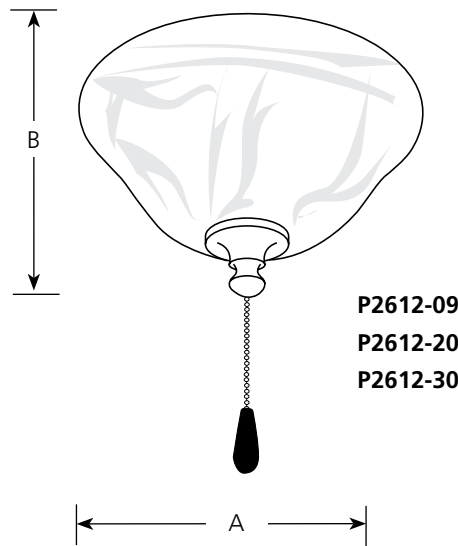

Type _____

	-09	-20	-20T	-30
P2612	<input type="checkbox"/>	<input type="checkbox"/>	<input type="checkbox"/>	<input type="checkbox"/>

Finish

Catalog No.	Brushed Nickel	Antique Bronze	Antique Bronze	White	Dimensions (Inches)	
					A	B
P2612	-09	-20	-20T	-30	10-3/4	6

Specifications:

General

- Brushed Nickel (-09), Antique Bronze (-20) and White (-30) has an Alabaster glass bowl. Antique Bronze (-20T) has an etched light umber glass bowl.
- Pull chain on brushed nickel (-09) is chrome with a maple fob and white (-30) finish is chrome with a white fob, the rest are antique brass with a medium oak fob
- Utilizes (3) 40-watt candelabra based lamps. Included.

Mounting

- Universal - use with any indoor fan with a 1/8" IPS light kit mount.

Electrical

- Porcelain candelabra sockets
- Quick connect wiring to fan
- Prewired
- 190-watt limiter

Labeling

- UL listed