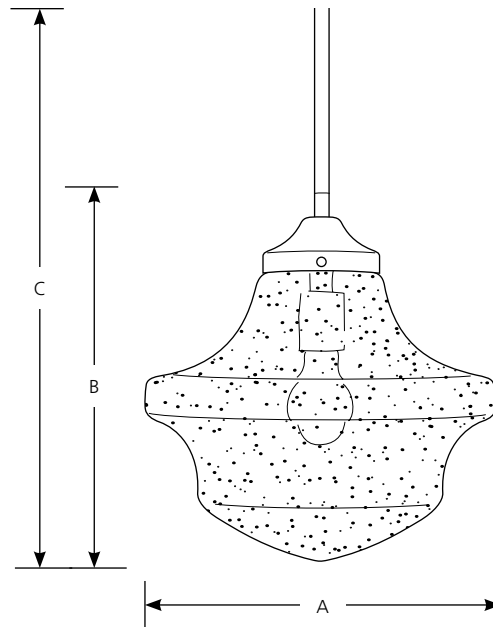

Type	_____	
	-15	-20
P5138	<input type="checkbox"/>	<input type="checkbox"/>

Catalog No.	Finish		Lamping	Dimensions (Inches)		
	Polished Chrome	Antique Bronze		A	B	C
P5138	-15	-20	1 (m) 100w	12	12-3/4	79

Specifications:

General

- Clear Light Seeded glass (-15), Clear Light Umber Seeded glass (-20): 12" dia.
- Plated Polished Chrome (-15) finish
- Painted Antique Bronze (-20) finish
- Steel construction
- Two 6", one 12", two 15" lengths of stem included
- 6 links of 9 gauge chain included
- Companion fixtures are available

Mounting

- Ceiling stem mounted with 6 links of chain mount
- Canopy covers a standard 4" hexagonal recessed outlet box
- Mounting strap for outlet box included

Electrical

- Medium base socket
- 10 feet of wire supplied
- Pre-wired