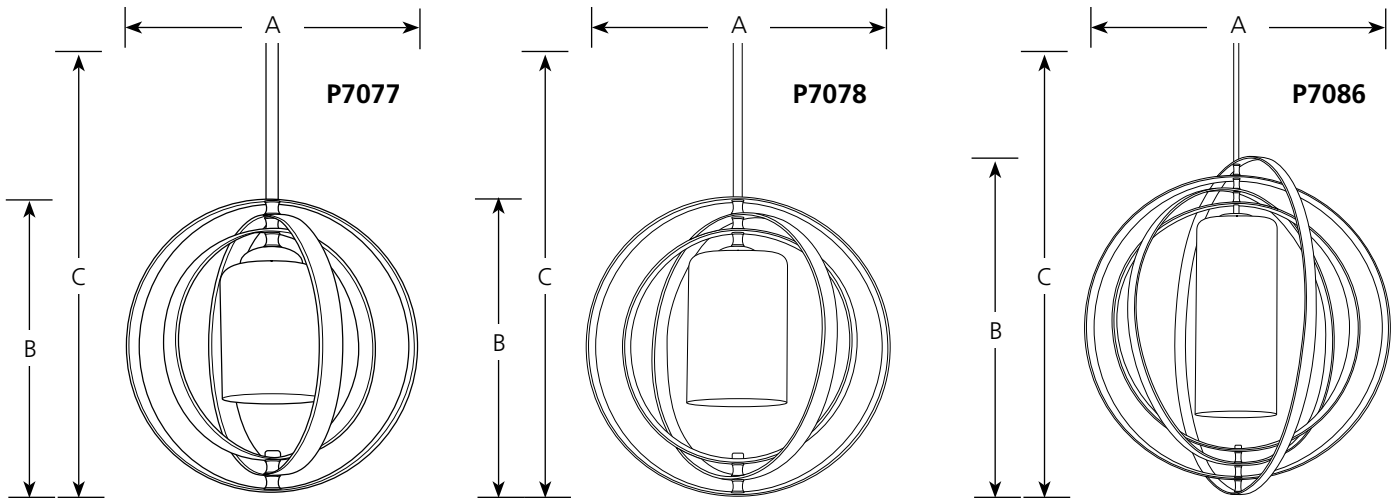

Type _____
-104

- P7077
- P7078
- P7086

Catalog No.	Finish		Lamping	Dimensions (Inches)		
	Polished Nickel			A	B	C
P7077	-104		1 (m) 100w	11-3/8	12	78
P7078	-104		1 (m) 100w	16	16-3/4	82
P7086	-104		2 (m) 100w	27-3/4	28-7/16	94

Specifications:

General

- Etched Opal glass shade
- Plated Polished Nickel (-104) finish
- Steel construction
- One 6", four 12" lengths of stem included
- 6 links of 9 gauge chain supplied.
- Companion Hall and Foyer, Pendant, fixtures are available

Mounting

- Ceiling stem mounted with 6 links of chain mount
- Canopy covers a standard 4" hexagonal recessed outlet box
- Mounting strap for outlet box included

Electrical

- Medium base ceramic socket
- 10 feet of wire supplied
- Pre-wired