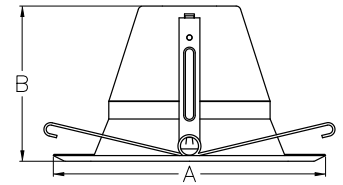

P867WL-28 5" OPEN SHOWER TRIM

Specifications:

Description:

Open shower trim

Construction:

Finish: White

Family: Progress 5IN Recessed

Lamp Quantity: 1

Lamp Type: PAR30

Lamp Wattage: 50W

Notes:

Aluminum trim

Wet location listed

Only compatible with P851-ICAT

P867WL-28

Images:

Dimensions:

A: Diameter: 6-1/2"

B: Height: 3-3/4"

P867WL-28 5" OPEN SHOWER TRIM

Specifications:

Description:

Open shower trim

Construction:

Only compatible with P851-ICAT

P867WL-28

Images:

Dimensions:

A: Diameter: 6-1/2"

B: Height: 3-3/4"