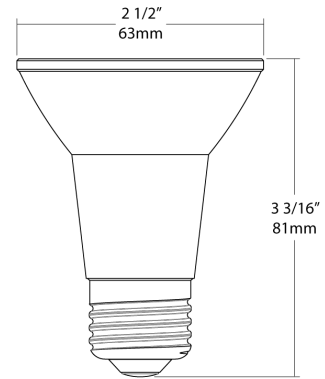

Case and Pallet Dimensions

	QTY	LENGTH (in)	WIDTH (in)	HEIGHT (in)
CASE	12	10.787	8.15	4.094
PALLET	2592	46.024	35.236	49.134

Dimension

Features

- Energy efficient replacement for incandescent and halogen PAR lamps
- Constructed from durable materials which lowers risk of breakage
- Rated for use in enclosed and open fixtures in wet locations
- Single optic and full face lens for precise beam angle control
- Longer lifespan compared to legacy equivalents minimizes replacement and maintenance costs
- Replacements for halogen PAR lamps. Dimmable LED with 80 CRI and wet rated, great for use outdoors.