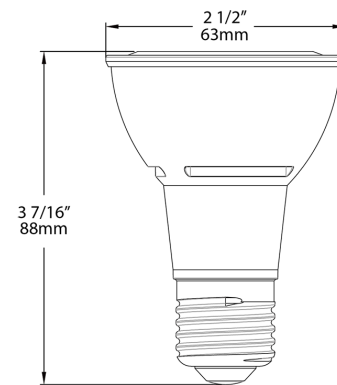

Case and Pallet Dimensions

	QTY	LENGTH (in)	WIDTH (in)	HEIGHT (in)
CASE	12	10.8	8.1	4.1
PALLET	2880	43.2	37.9	48.7

Dimension

Light Distribution