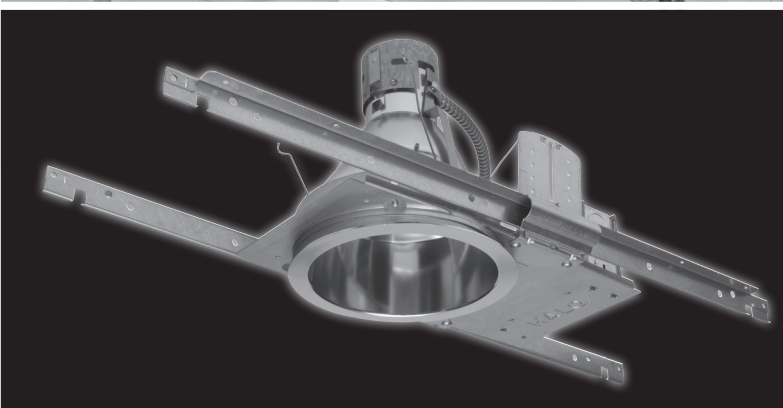

HALO

Halo Commercial

Product Line Directory

AHC120263

COOPER Lighting