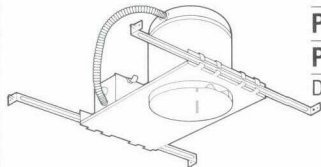

6
INCH
DIAMETER

QL07/120

Descript.: For new construction. Thermally protected, labor saving, recessed housing. Engineered polymer plaster frame includes pre-positioned nails for fast installation. Adjustable socket mounting plate. Four Romex knockouts and two 1/2" conduit knockouts. Uses 13 watt CFQ13W/GX23 fluorescent lamp, not included. Standard in 120V Normal Power Factor. U.L. listed for Damp Locations and Through-Branch Circuit Wiring. Height: 7 1/2" (191 mm), Length: 14 1/4" (362 mm), Width: 8 1/2" (216 mm), Ceiling Opening: 6 1/4" (159 mm)

Std. Pack: 6
Ship Wt.: 19

PL07/120 **QS**

PL07/120HPF

PL07/277HPF

Descript.: For new construction. Thermally protected, recessed housing. Includes BH6 SURE-LOK® bar hangers and adjustable socket mounting plate. Remodel capability. Five 1/2" conduit knockouts and 4 Romex knockouts. Uses 13 watt CFQ13W/GX23 fluorescent lamp, not included. Standard in 120V Normal Power Factor. U.L. listed for Damp Locations and Through-Branch Circuit Wiring. Height: 7 1/2" (190 mm), Length: 12 1/2" (318 mm), Width: 7 3/4" (197 mm), Ceiling Opening: 6 1/4" (159 mm)

Std. Pack: 6
Ship Wt.: 32

PL071C/120 **CS**

Descript.: Insulated ceiling housing. Uses 13 watt CFQ13W/GX23 fluorescent lamp, not included. For use in direct contact with thermal insulation. Pre-installed BH6 bar hangers for use in joists 16" to 24" (406 mm to 610 mm) on center. Standard in 120V Normal Power Factor. U.L. listed for Damp Locations and Through-Branch Circuit Wiring. Height: 7 3/4" (197 mm), Length: 12 1/2" (318 mm), Width: 7 3/4" (197 mm), Ceiling Opening: 6 1/4"