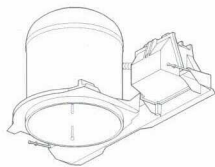

6
INCH
DIAMETER

QL07/120

Descript.: For new construction. Thermally protected, labor saving, recessed housing. Engineered polymer plaster frame includes pre-positioned nails for fast installation. Adjustable socket mounting plate. Four Romex knockouts and two 1/2" conduit knockouts. Uses 13 watt CFQ13W/GX23 fluorescent lamp, not included. Standard in 120V Normal Power Factor. U.L. listed for Damp Locations and Through-Branch Circuit Wiring. Height: 7 1/2" (191 mm), Length: 14 1/4" (362 mm), Width: 8 1/2" (216 mm), Ceiling Opening: 6 1/4" (159 mm)

Std. Pack: 6
Ship Wt.: 19

PL07/120 **QS**

PL07/120HPF

PL07/277HPF

Descript.: For new construction. Thermally protected, recessed housing. Includes BH6 SURE-LOK® bar hangers and adjustable socket mounting plate. Remodel capability. Five 1/2" conduit knockouts and 4 Romex knockouts. Uses 13 watt CFQ13W/GX23 fluorescent lamp, not included. Standard in 120V Normal Power Factor. U.L. listed for Damp Locations and Through-Branch Circuit Wiring. Height: 7 1/2" (190 mm), Length: 12 1/2" (318 mm), Width: 7 3/4" (197 mm), Ceiling Opening: 6 1/4" (159 mm)

Std. Pack: 6
Ship Wt.: 32

PL071C/120 **CS**

Descript.: Insulated ceiling housing. Uses 13 watt CFQ13W/GX23 fluorescent lamp, not included. For use in direct contact with thermal insulation. Pre-installed BH6 bar hangers for use in joists 16" to 24" (406 mm to 610 mm) on center. Standard in 120V Normal Power Factor. U.L. listed for Damp Locations and Through-Branch Circuit Wiring. Height: 7 3/4" (197 mm), Length: 12 1/2" (318 mm), Width: 7 3/4" (197 mm), Ceiling Opening: 6 1/4"