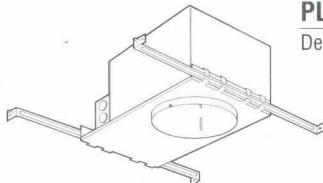

6
INCH
DIAMETER

QL07/120

Descript.: For new construction. Thermally protected, labor saving, recessed housing. Engineered polymer plaster frame includes pre-positioned nails for fast installation. Adjustable socket mounting plate. Four Romex knockouts and two 1/2" conduit knockouts. Uses 13 watt CFQ13W/GX23 fluorescent lamp, not included. Standard in 120V Normal Power Factor. U.L. listed for Damp Locations and Through-Branch Circuit Wiring. Height: 7 1/2" (191 mm), Length: 14 1/4" (362 mm), Width: 8 1/2" (216 mm), Ceiling Opening: 6 1/4" (159 mm)

Std. Pack: 6
Ship Wt.: 19

PL07/120 **QS**

PL07/120HPF

PL07/277HPF

Descript.: For new construction. Thermally protected, recessed housing. Includes BH6 SURE-LOK® bar hangers and adjustable socket mounting plate. Remodel capability. Five 1/2" conduit knockouts and 4 Romex knockouts. Uses 13 watt CFQ13W/GX23 fluorescent lamp, not included. Standard in 120V Normal Power Factor. U.L. listed for Damp Locations and Through-Branch Circuit Wiring. Height: 7 1/2" (190 mm), Length: 12 1/2" (318 mm), Width: 7 3/4" (197 mm), Ceiling Opening: 6 1/4" (159 mm)

Std. Pack: 6
Ship Wt.: 32

PL071C/120 **CS**

Descript.: Insulated ceiling housing. Uses 13 watt CFQ13W/GX23 fluorescent lamp, not included. For use in direct contact with thermal insulation. Pre-installed BH6 bar hangers for use in joists 16" to 24" (406 mm to 610 mm) on center. Standard in 120V Normal Power Factor. U.L. listed for Damp Locations and Through-Branch Circuit Wiring. Height: 7 3/4" (197 mm), Length: 12 1/2" (318 mm), Width: 7 3/4" (197 mm), Ceiling Opening: 6 1/4"