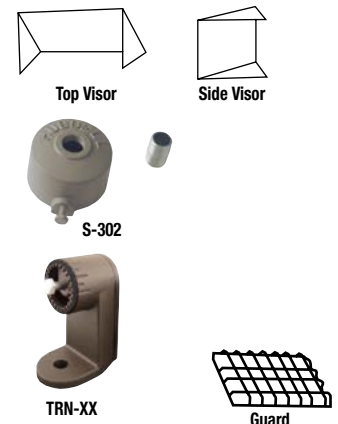

Hubbell Outdoor Lighting • 701 Millennium Boulevard • Greenville, SC 29607 • Phone: 864-678-1000

Due to our continued efforts to improve our products, product specifications are subject to change without notice.

© 2016 HUBBELL OUTDOOR LIGHTING, All Rights Reserved • For more information visit our website: www.hubbelloutdoor.com • Printed in USA

QUARTZLITER 3/16