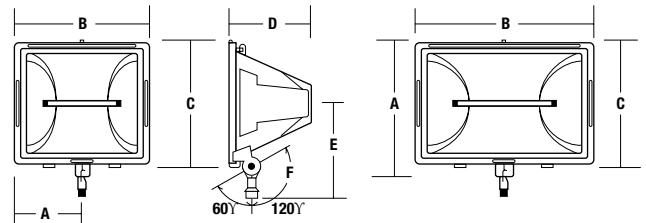

SPECIFICATIONS

- Full size, die cast aluminum housing with deep fins. Tool-free die cast aluminum lens/door assembly. Hinged at bottom for positive compression of silicone gasket. Large 1/2" universal swivel knuckle
- 3-piece anodized reflector for wide, uniform beam. Units supplied less lamp. QL 505 (300-500 watt). QL 1505 (1000-1500 watt) Please see accessories for lamps that are available to order separately
- Available in gray powder paint finish

LISTINGS

- Listed to UL1598 for use in wet locations

	A	B	C	D	E	F
QL-505	4 ⁵ / ₁₆ "	8 ⁵ / ₈ "	8 ⁷ / ₈ "	5 ¹ / ₄ "	7"	2 ¹ / ₂ "
	109 mm	219 mm	225 mm	133 mm	179 mm	63 mm
QL-1505	11 ¹ / ₂ "	14"	8 ¹ / ₂ "			
	292 mm	355 mm	216 mm			

ORDERING INFORMATION

ORDERING EXAMPLE

QL	-	15		0		5
Series		Wattage		Mounting 1/2" Knuckle		Beam Spread

Catalog Number	Max. Watts	Housing Finish	NEMA Beam Spread H° x V°	Weight lbs. (kg)	EPA ft² (m²)
Lamp Not Included					
QL-1505¹	1000/1500	Gray	6(115°) x 5(78°)	6 (2.7)	.9 (0.1)
QL-505	300/500	Gray	5(88°) x 5(82°)	4 (1.8)	.5 (0.1)