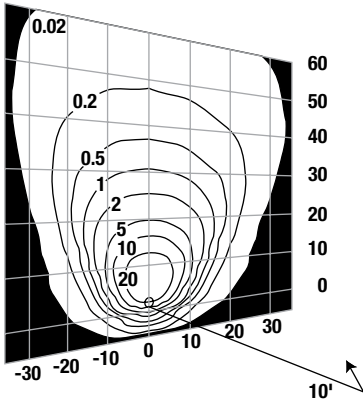

**QUARTZLITER QL
QL-505**

PHOTOMETRIC REPORTS

Catalog Number	Report #
QL505	HP00930.IES
QL1505	HP00854.IES

HUBBELL
Outdoor Lighting

Hubbell Outdoor Lighting • 701 Millennium Boulevard • Greenville, SC 29607 • Phone: 864-678-1000

Due to our continued efforts to improve our products, product specifications are subject to change without notice.

© 2016 HUBBELL OUTDOOR LIGHTING. All Rights Reserved • For more information visit our website: www.hubbelloutdoor.com • Printed in USA