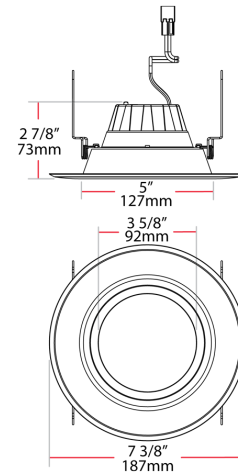

Shape:

Round

Technical Specifications (continued)

Construction

Trim Style:

Smooth Trim

Beam Angle:

95°±10°

Case and Pallet Dimensions

	QTY	LENGTH (in)	WIDTH (in)	HEIGHT (in)
CASE	4	15.47	7.99	7.95
PALLET	600	7.56	3.82	82.28

Dimension

Light Distribution

Features

- High Performance LEDs up to 106 lm/w
- Use to replace up to 100W traditional light sources
- Durable metal construction: dent and scratch resistant
- UL wet location rated
- Compatible with most standard recessed housings
- Dimmable down to 5% on compatible dimmers
- Available in Round 4" 850lm and 6" 850lm, 1050lm and 1400lm
- Available in 4 color temperatures: 2700K, 3000K, 3500K, 4000K
- Available in a smooth and baffle trim option
- Color designer trims as optional accessories available
- 5-Year, No-Compromise Warranty