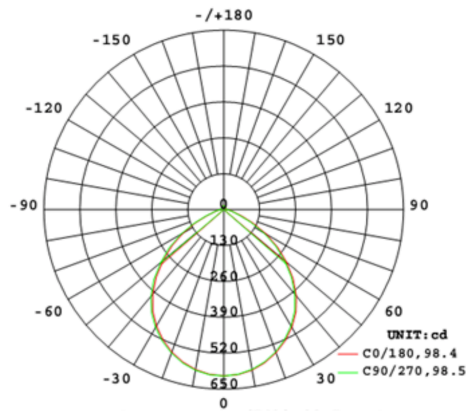

Case and Pallet Dimensions

	QTY	LENGTH (in)	WIDTH (in)	HEIGHT (in)
CASE	4	15.47	7.99	7.95
PALLET	600	7.56	3.82	82.28

Dimension

Light Distribution

Features

- High Performance LEDs up to 106 lm/w
- Use to replace up to 100W traditional light sources
- Durable metal construction: dent and scratch resistant
- UL wet location rated
- Compatible with most standard recessed housings
- Dimmable down to 5% on compatible dimmers
- Available in Round 4" 850lm and 6" 850lm, 1050lm and 1400lm
- Available in 4 color temperatures: 2700K, 3000K, 3500K, 4000K
- Available in a smooth and baffle trim option
- Color designer trims as optional accessories available
- 5-Year, No-Compromise Warranty